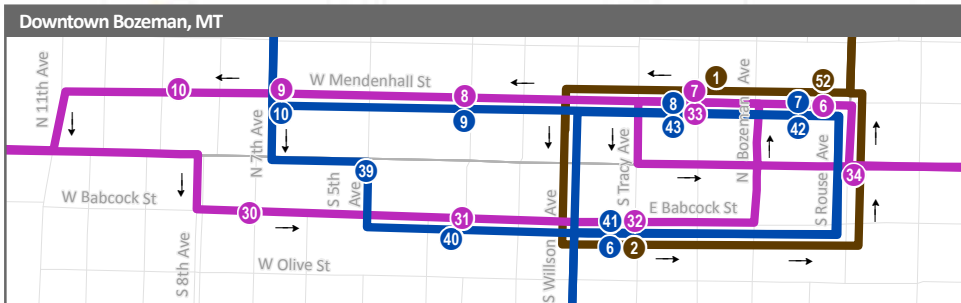

Streamline

Catch the Current!

A Program of HRDC

Weekdaylines

Map Legend

←	#	T
Direction	Bus Stop	Transfer Points

Routes Included

- Blue line
- Gold line
- Brown line
- Pink line
- Purple line

More Current Schedule Information & Updates call (406) 587-2434 or visit StreamlineBus.com