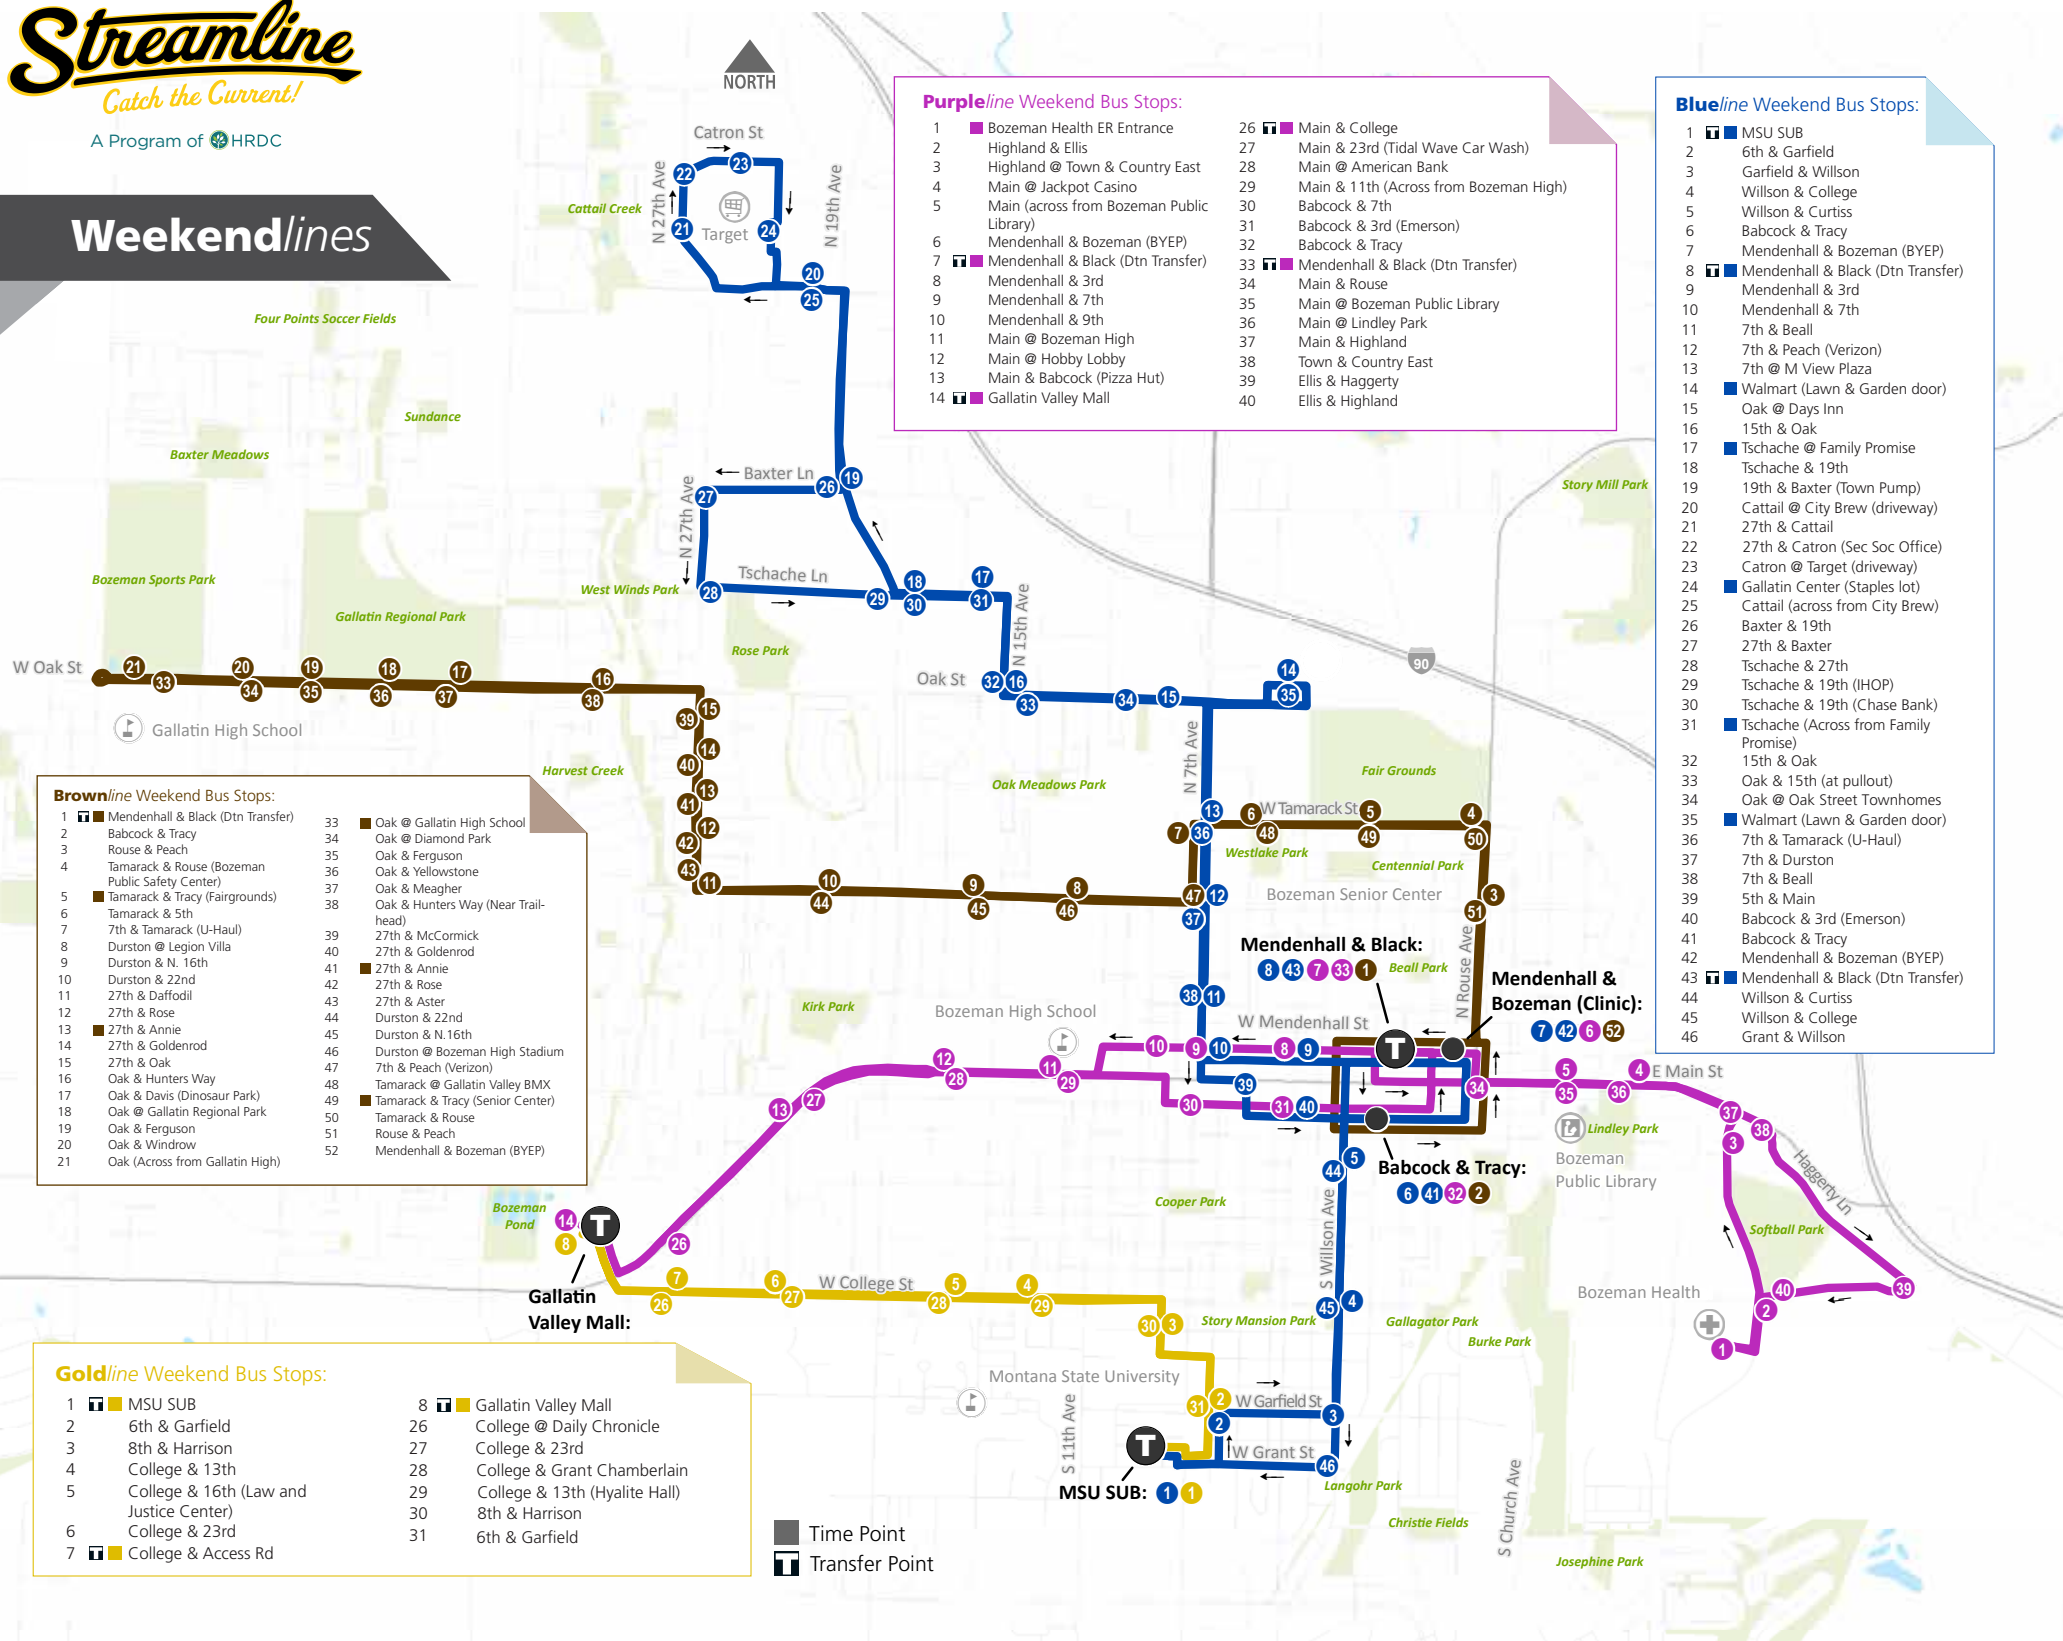

Weekendlines

1. ### Purpleline Weekend Bus Stops:

1 Bozeman Health ER Entrance	26 Main & College
2 Highland & Ellis	27 Main & 23rd (Tidal Wave Car Wash)
3 Highland @ Town & Country East	28 Main @ American Bank
4 Main @ Jackpot Casino	29 Main & 11th (Across from Bozeman High)
5 Main (across from Bozeman Public Library)	30 Babcock & 7th
6 Mendenhall & Bozeman (BYEP)	31 Babcock & 3rd (Emerson)
7 Mendenhall & Black (Dtn Transfer)	32 Babcock & Tracy
8 Mendenhall & 3rd	33 Mendenhall & Black (Dtn Transfer)
9 Mendenhall & 7th	34 Main & Rouse
10 Mendenhall & 9th	35 Main @ Bozeman Public Library
11 Main @ Bozeman High	36 Main @ Lindley Park
12 Main @ Hobby Lobby	37 Main & Highland
13 Main & Babcock (Pizza Hut)	38 Town & Country East
14 Gallatin Valley Mall	39 Ellis & Haggerty
	40 Ellis & Highland

1. ### Blueline Weekend Bus Stops:
1. MSU SUB
  2. 6th & Garfield
  3. Garfield & Willson
  4. Willson & College
  5. Willson & Curtiss
  6. Babcock & Tracy
  7. Mendenhall & Bozeman (BYEP)
  8. Mendenhall & Black (Dtn Transfer)
  9. Mendenhall & 3rd
  10. Mendenhall & 7th
  11. 7th & Beall
  12. 7th & Peach (Verizon)
  13. 7th @ M View Plaza
  14. Walmart (Lawn & Garden door)
  15. Oak @ Days Inn
  16. 15th & Oak
  17. Tschache @ Family Promise
  18. Tschache & 19th
  19. 19th & Baxter (Town Pump)
  20. Cattail @ City Brew (driveway)
  21. 27th & Cattail
  22. 27th & Catron (Sec Soc Office)
  23. Catron @ Target (driveway)
  24. Gallatin Center (Staples lot)
  25. Cattail (across from City Brew)
  26. Baxter & 19th
  27. 27th & Baxter
  28. Tschache & 27th
  29. Tschache & 19th (IHOP)
  30. Tschache & 19th (Chase Bank)
  31. Tschache (Across from Family Promise)
  32. 15th & Oak
  33. Oak & 15th (at pullout)
  34. Oak @ Oak Street Townhomes
  35. Walmart (Lawn & Garden door)
  36. 7th & Tamarack (U-Haul)
  37. 7th & Durston
  38. 7th & Beall
  39. 5th & Main
  40. Babcock & 3rd (Emerson)
  41. Babcock & Tracy
  42. Mendenhall & Bozeman (BYEP)
  43. Mendenhall & Black (Dtn Transfer)
  44. Willson & Curtiss
  45. Willson & College
  46. Grant & Willson