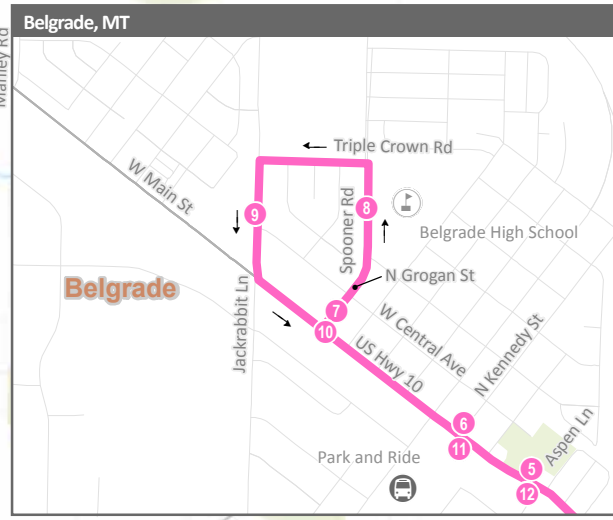

# Streamline

Catch the Current!

A Program of HRDC

## Weekdaylines

- ### Blueline Weekend Bus Stops:
- MSU SUB
  - 6th & Garfield
  - Garfield & Willson
  - Willson & College
  - Willson & Curtiss
  - Babcock & Tracy
  - Mendenhall & Bozeman (BYEP)
  - Mendenhall & Black (Dtn Transfer)
  - Mendenhall & 3rd
  - Mendenhall & 7th
  - 7th & Beall
  - 7th & Peach (Verizon)
  - 7th @ M View Plaza
  - Walmart (Lawn & Garden door)
  - Oak @ Days Inn
  - 15th & Oak
  - Tschache @ Family Promise
  - Tschache & 19th
  - 19th & Baxter (Town Pump)
  - Cattail @ City Brew (driveway)
  - 27th & Cattail
  - 27th & Catron (Sec Soc Office)
  - Catron @ Target (driveway)
  - Gallatin Center (Staples lot)
  - Cattail (across from City Brew)
  - Baxter & 19th
  - 27th & Baxter
  - Tschache & 27th
  - Tschache & 19th (IHOP)
  - Tschache & 19th (Chase Bank)
  - Tschache (Across from Family Promise)
  - 15th & Oak
  - Oak & 15th (at pullout)
  - Oak @ Oak Street Townhomes
  - Walmart (Lawn & Garden door)
  - 7th & Tamarack (U-Haul)
  - 7th & Durston
  - 7th & Beall
  - 5th & Main
  - Babcock & 3rd (Emerson)
  - Babcock & Tracy
  - Mendenhall & Bozeman (BYEP)
  - Mendenhall & Black (Dtn Transfer)
  - Willson & Curtiss
  - Willson & College
  - Grant & Willson

Time Point  
 Transfer Point