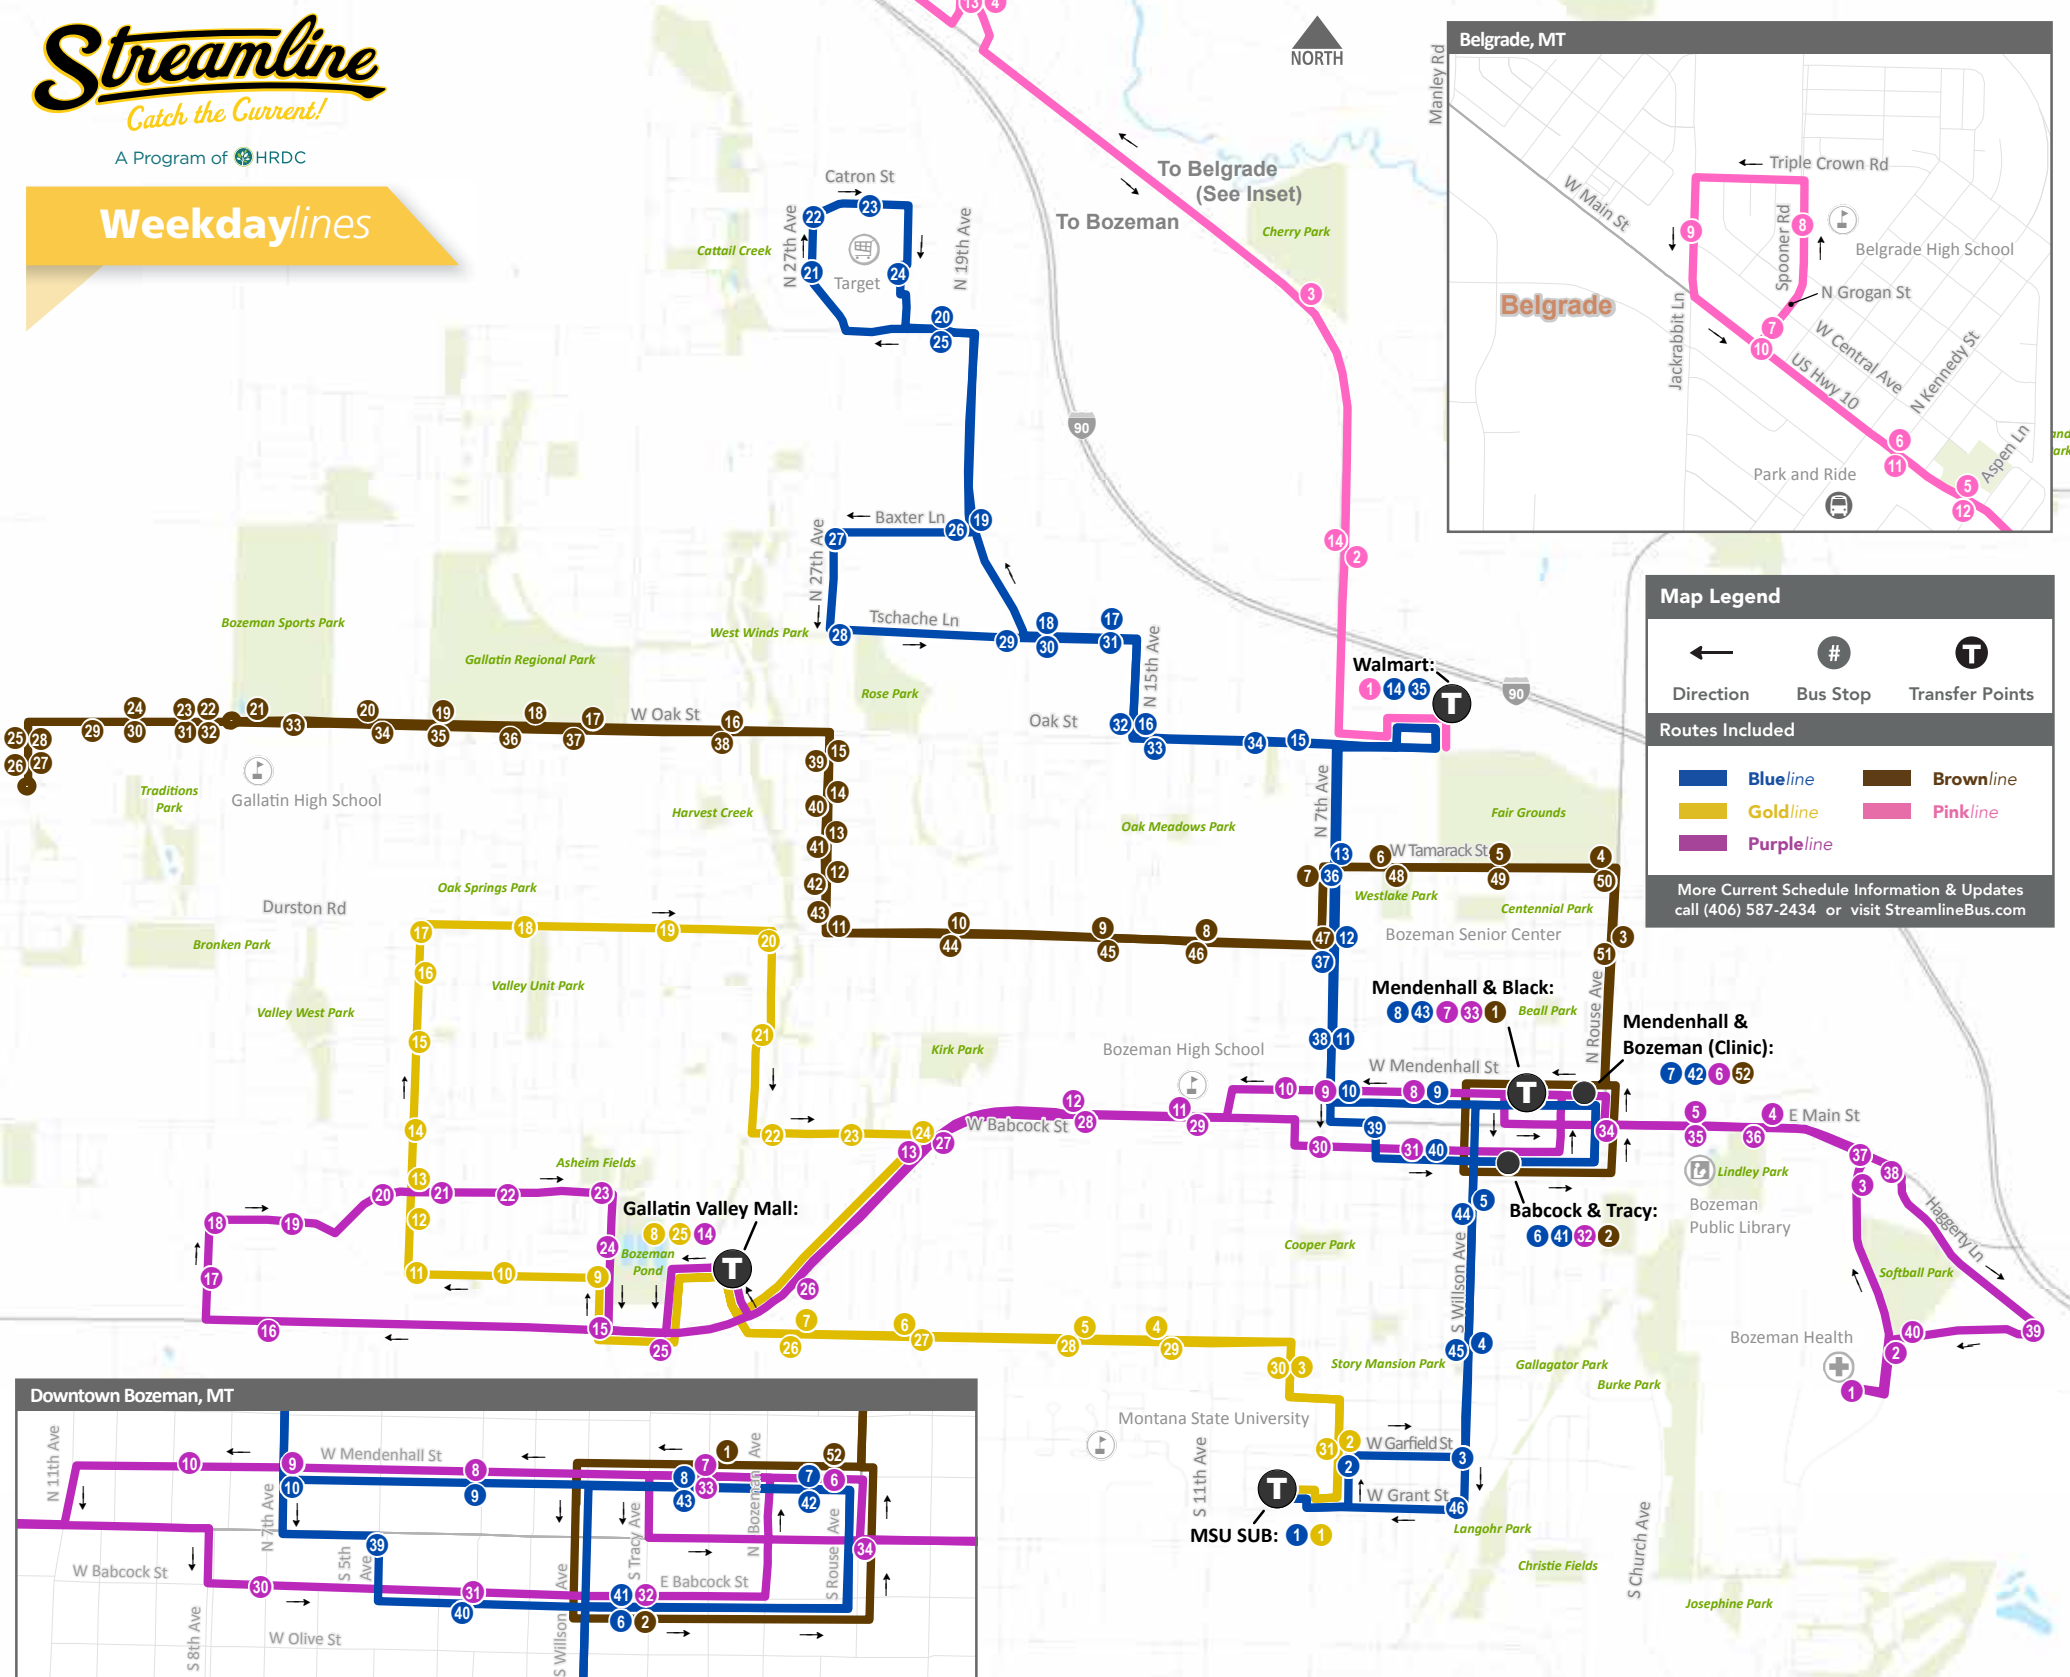

### Map Legend

| ←         | #        | T               |
|-----------|----------|-----------------|
| Direction | Bus Stop | Transfer Points |

- ### Blueline Weekend Bus Stops:
- MSU SUB
  - 6th & Garfield
  - Garfield & Willson
  - Willson & College
  - Willson & Curtiss
  - Babcock & Tracy
  - Mendenhall & Bozeman (BYEP)
  - Mendenhall & Black (Dtn Transfer)
  - Mendenhall & 3rd
  - Mendenhall & 7th
  - 7th & Beall
  - 7th & Peach (Verizon)
  - 7th @ M View Plaza
  - Walmart (Lawn & Garden door)
  - Oak @ Days Inn
  - 15th & Oak
  - Tschache @ Family Promise
  - Tschache & 19th
  - 19th & Baxter (Town Pump)
  - Cattail @ City Brew (driveway)
  - 27th & Cattail
  - 27th & Catron (Sec Soc Office)
  - Catron @ Target (driveway)
  - Gallatin Center (Staples lot)
  - Cattail (across from City Brew)
  - Baxter & 19th
  - 27th & Baxter
  - Tschache & 27th
  - Tschache & 19th (IHOP)
  - Tschache & 19th (Chase Bank)
  - Tschache (Across from Family Promise)
  - 15th & Oak
  - Oak & 15th (at pullout)
  - Oak @ Oak Street Townhomes
  - Walmart (Lawn & Garden door)
  - 7th & Tamarack (U-Haul)
  - 7th & Durston
  - 7th & Beall
  - 5th & Main
  - Babcock & 3rd (Emerson)
  - Babcock & Tracy
  - Mendenhall & Bozeman (BYEP)
  - Mendenhall & Black (Dtn Transfer)
  - Willson & Curtiss
  - Willson & College
  - Grant & Willson

Time Point  
 Transfer Point