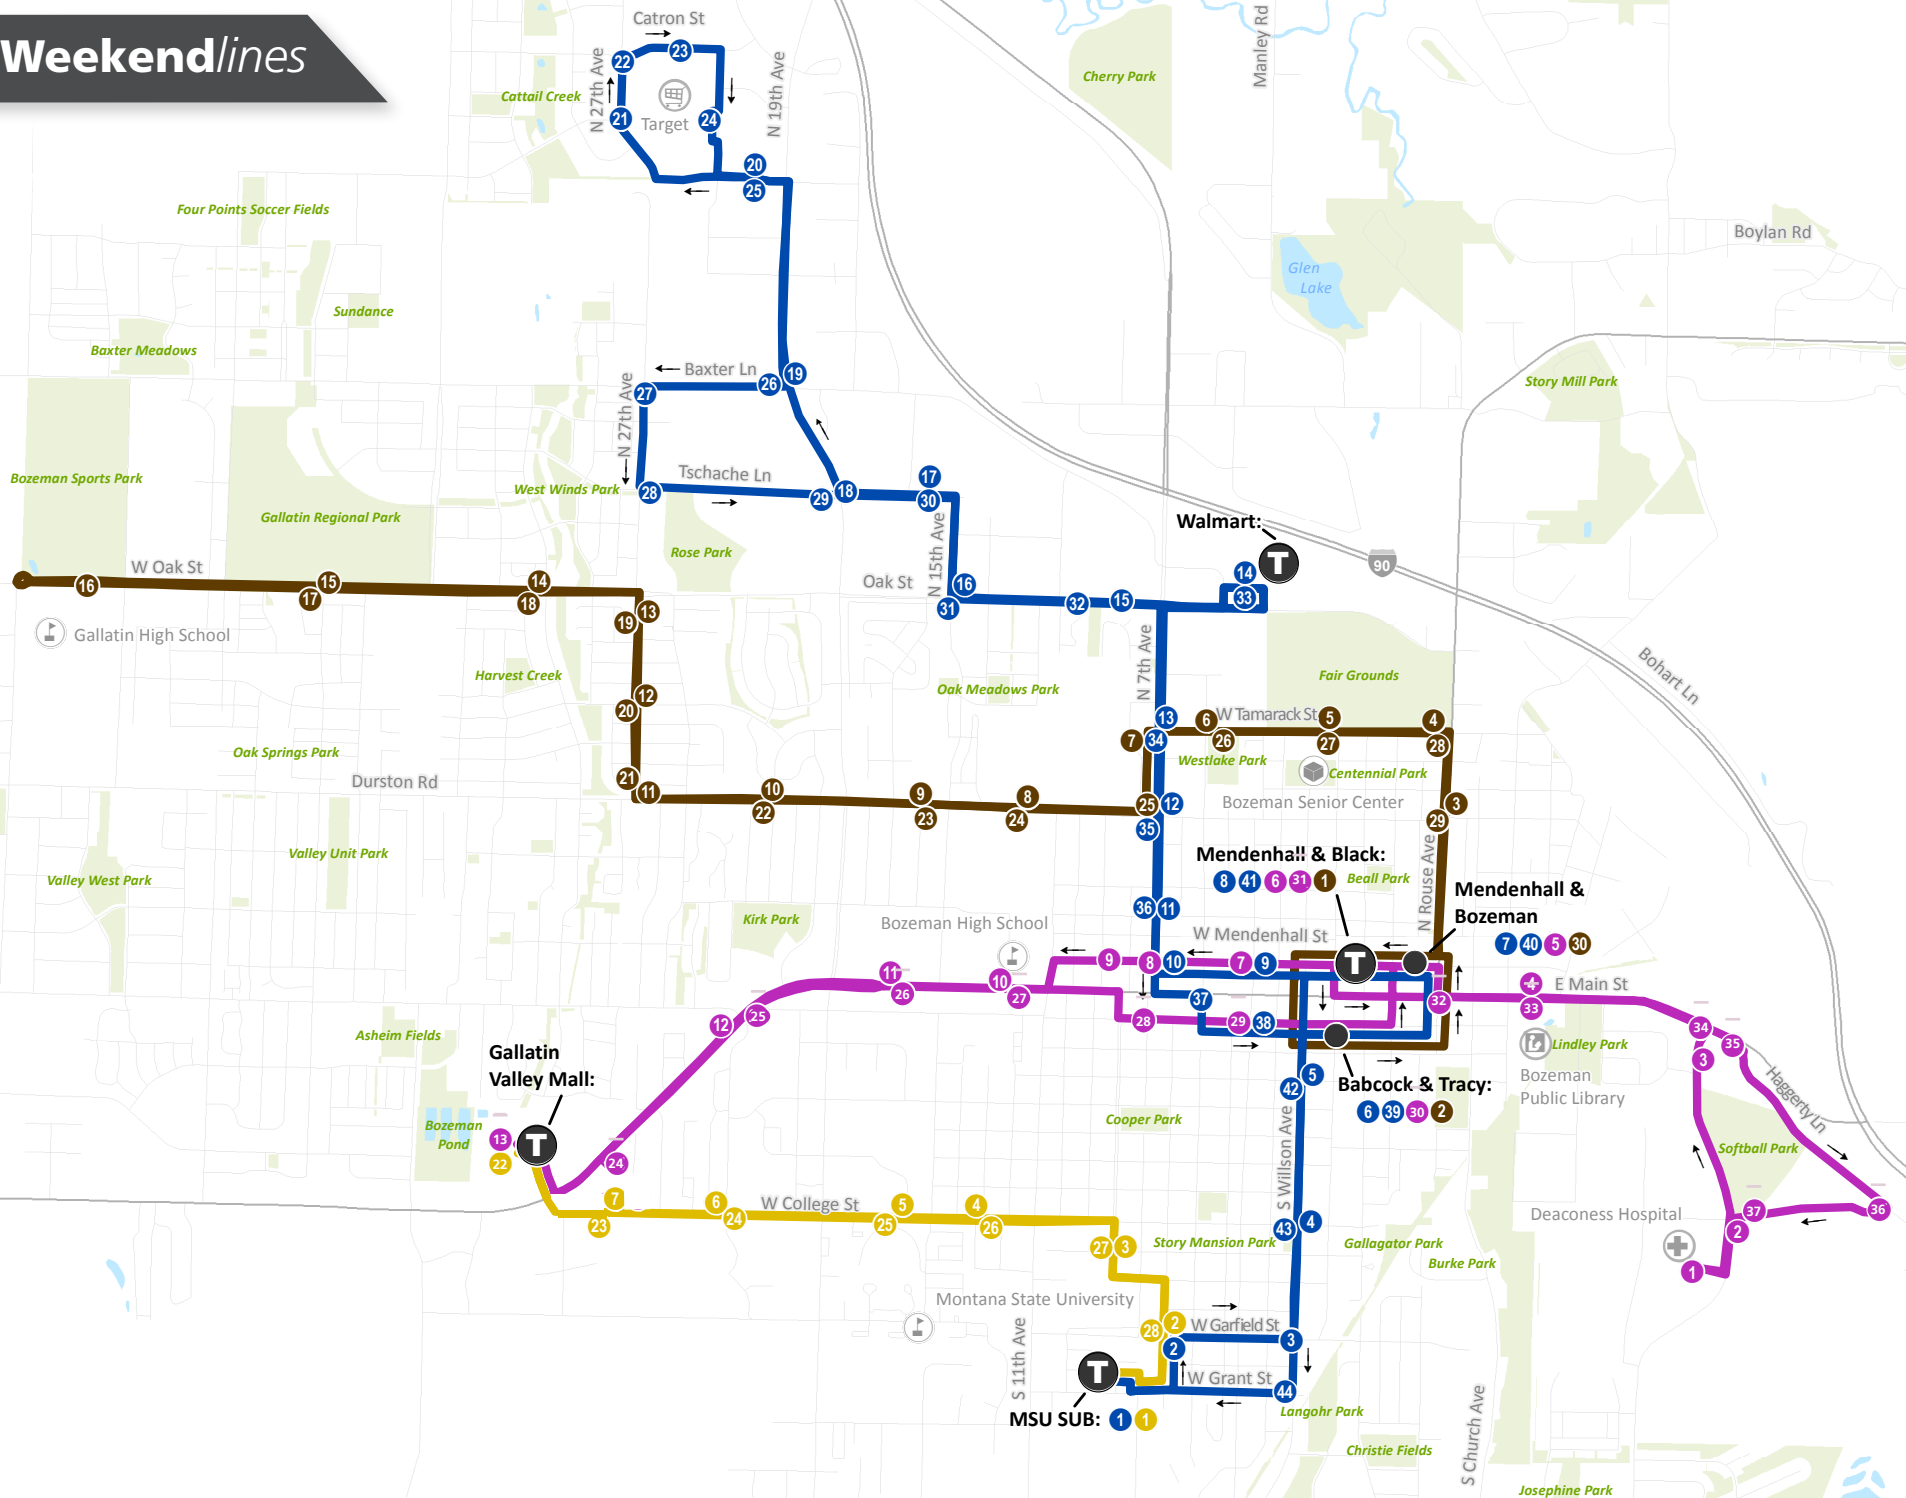

Weekendlines