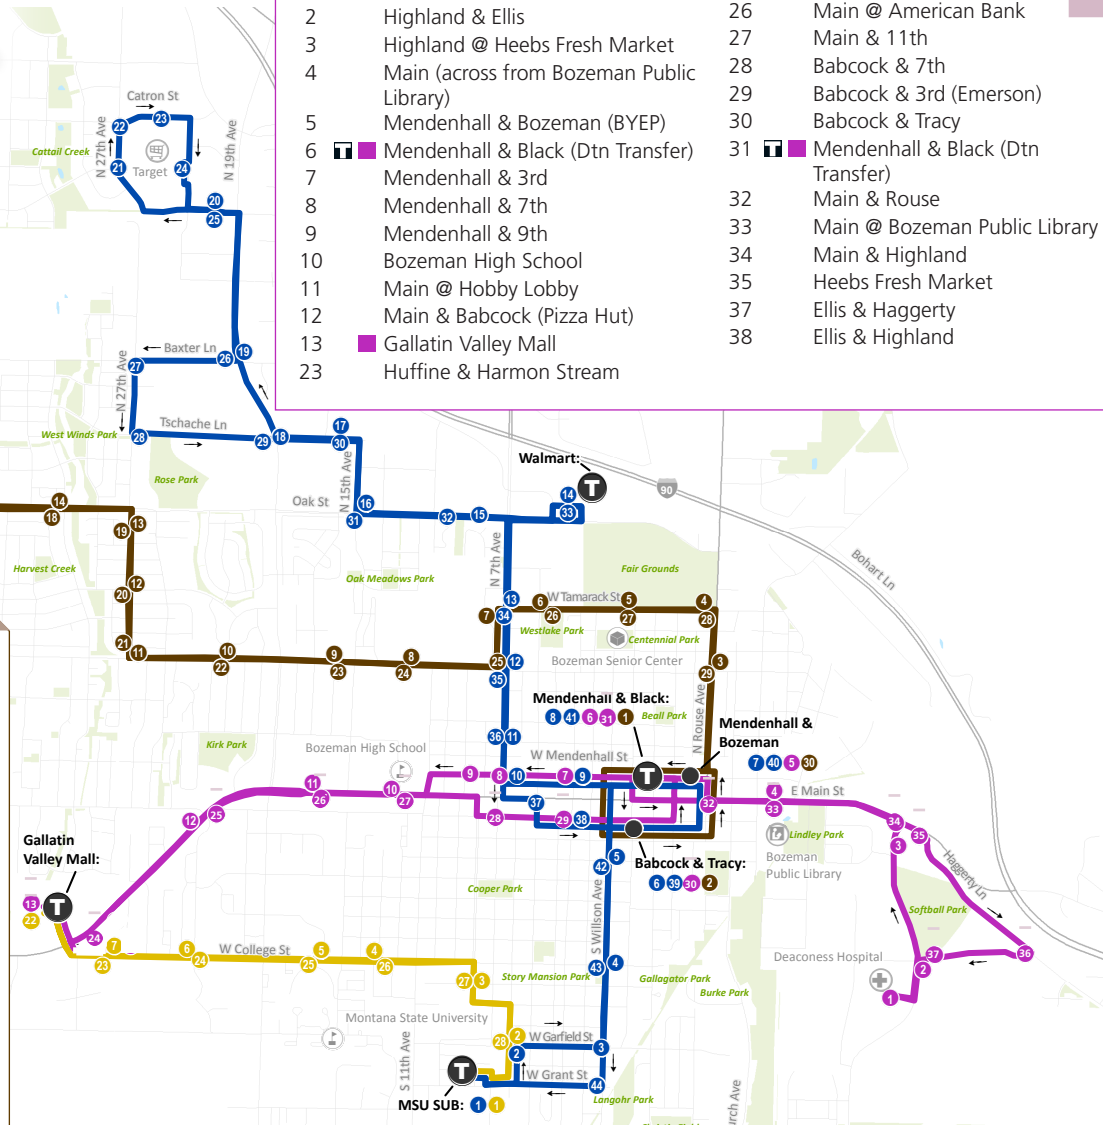

Brownline Bus Stops:

1. 1 Mendenhall & Black
2. 2 Babcock & Tracy
3. 3 Rouse & Peach
4. 4 Tamarack @ Bozeman Public Safety Center
5. 5 Tamarack @ Fairgrounds
6. 6 Tamarack & 5th
7. 7 7th & Tamarack (U-Haul)
8. 8 Durston @ Legion Villa
9. 9 Durston & N. 16th
10. 10 Durston & 22nd
11. 11 27th & Daffodil
12. 12 27th & Annie
13. 13 27th & Oak
14. 14 Oak & Hunters Way
15. 15 Oak @ Gallatin Regional Park
16. 16 Gallatin High School
17. 17 Oak & Yellowstone
18. 18 Oak & Hunters Way (Near Trail-head)
19. 19 27th & McCormick
20. 20 27th & Annie
21. 21 27th & Aster
22. 22 Durston & 22nd
23. 23 Durston & N. 16th
24. 24 Durston @ Bozeman High Stadium
25. 25 7th & Peach (Verizon)
26. 26 Tamarack & Gallatin Valley BMX
27. 27 Tamarack @ Senior Center
28. 28 Tamarack & Rouse
29. 29 Rouse & Peach
30. 30 Mendenhall & Bozeman (BYEP)

Goldline Bus Stops:

1. 1 MSU SUB
2. 2 6th & Garfield
3. 3 8th & Harrison
4. 4 College & 13th
5. 5 College & 16th (Law and Justice Center)
6. 6 College & 23rd
7. 7 College & Access Rd

1. 22 Gallatin Valley Mall
2. 23 College @ Daily Chronicle
3. 24 College & 23rd
4. 25 College & Grant Chamberlain
5. 26 College & 13th (Hyalite Hall)
6. 27 8th & Harrison
7. 28 6th & Garfield