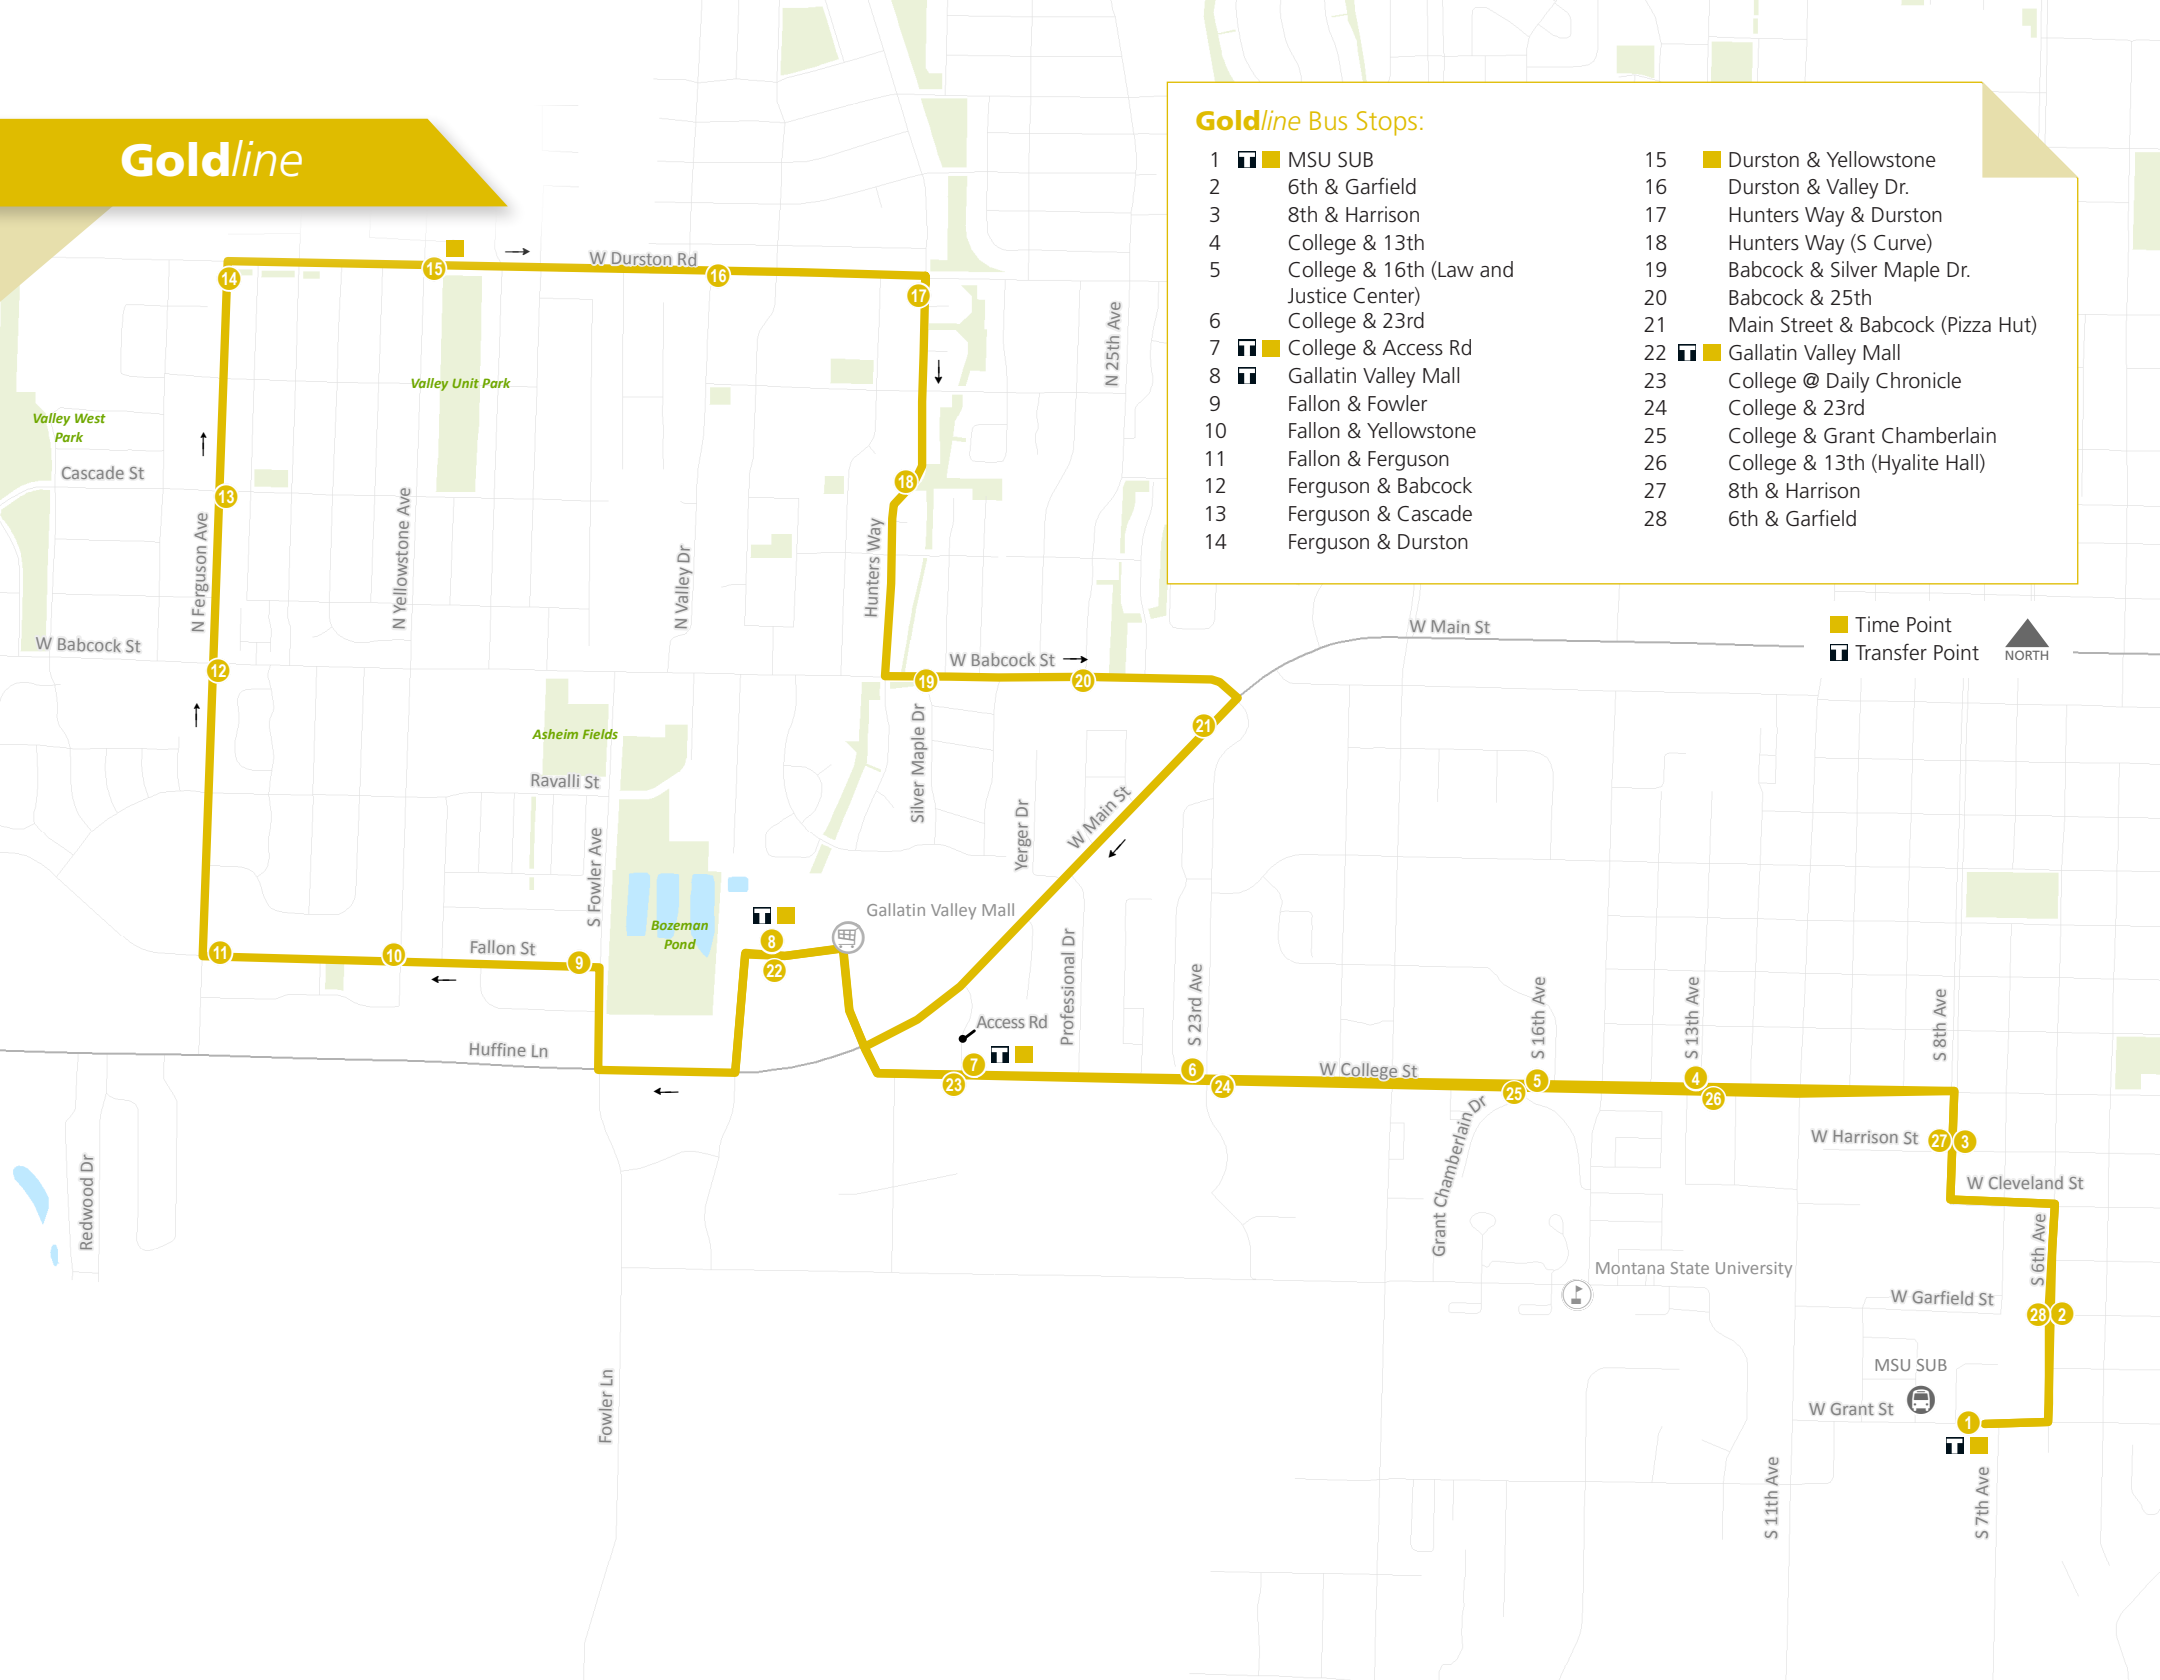

Goldline

Goldline Bus Stops:

1		MSU SUB	15		Durston & Yellowstone
2		6th & Garfield	16		Durston & Valley Dr.
3		8th & Harrison	17		Hunters Way & Durston
4		College & 13th	18		Hunters Way (S Curve)
5		College & 16th (Law and Justice Center)	19		Babcock & Silver Maple Dr.
6		College & 23rd	20		Babcock & 25th
7		College & Access Rd	21		Main Street & Babcock (Pizza Hut)
8		Gallatin Valley Mall	22		Gallatin Valley Mall
9		Fallon & Fowler	23		College @ Daily Chronicle
10		Fallon & Yellowstone	24		College & 23rd
11		Fallon & Ferguson	25		College & Grant Chamberlain
12		Ferguson & Babcock	26		College & 13th (Hyalite Hall)
13		Ferguson & Cascade	27		8th & Harrison
14		Ferguson & Durston	28		6th & Garfield

- Time Point
- Transfer Point
- NORTH