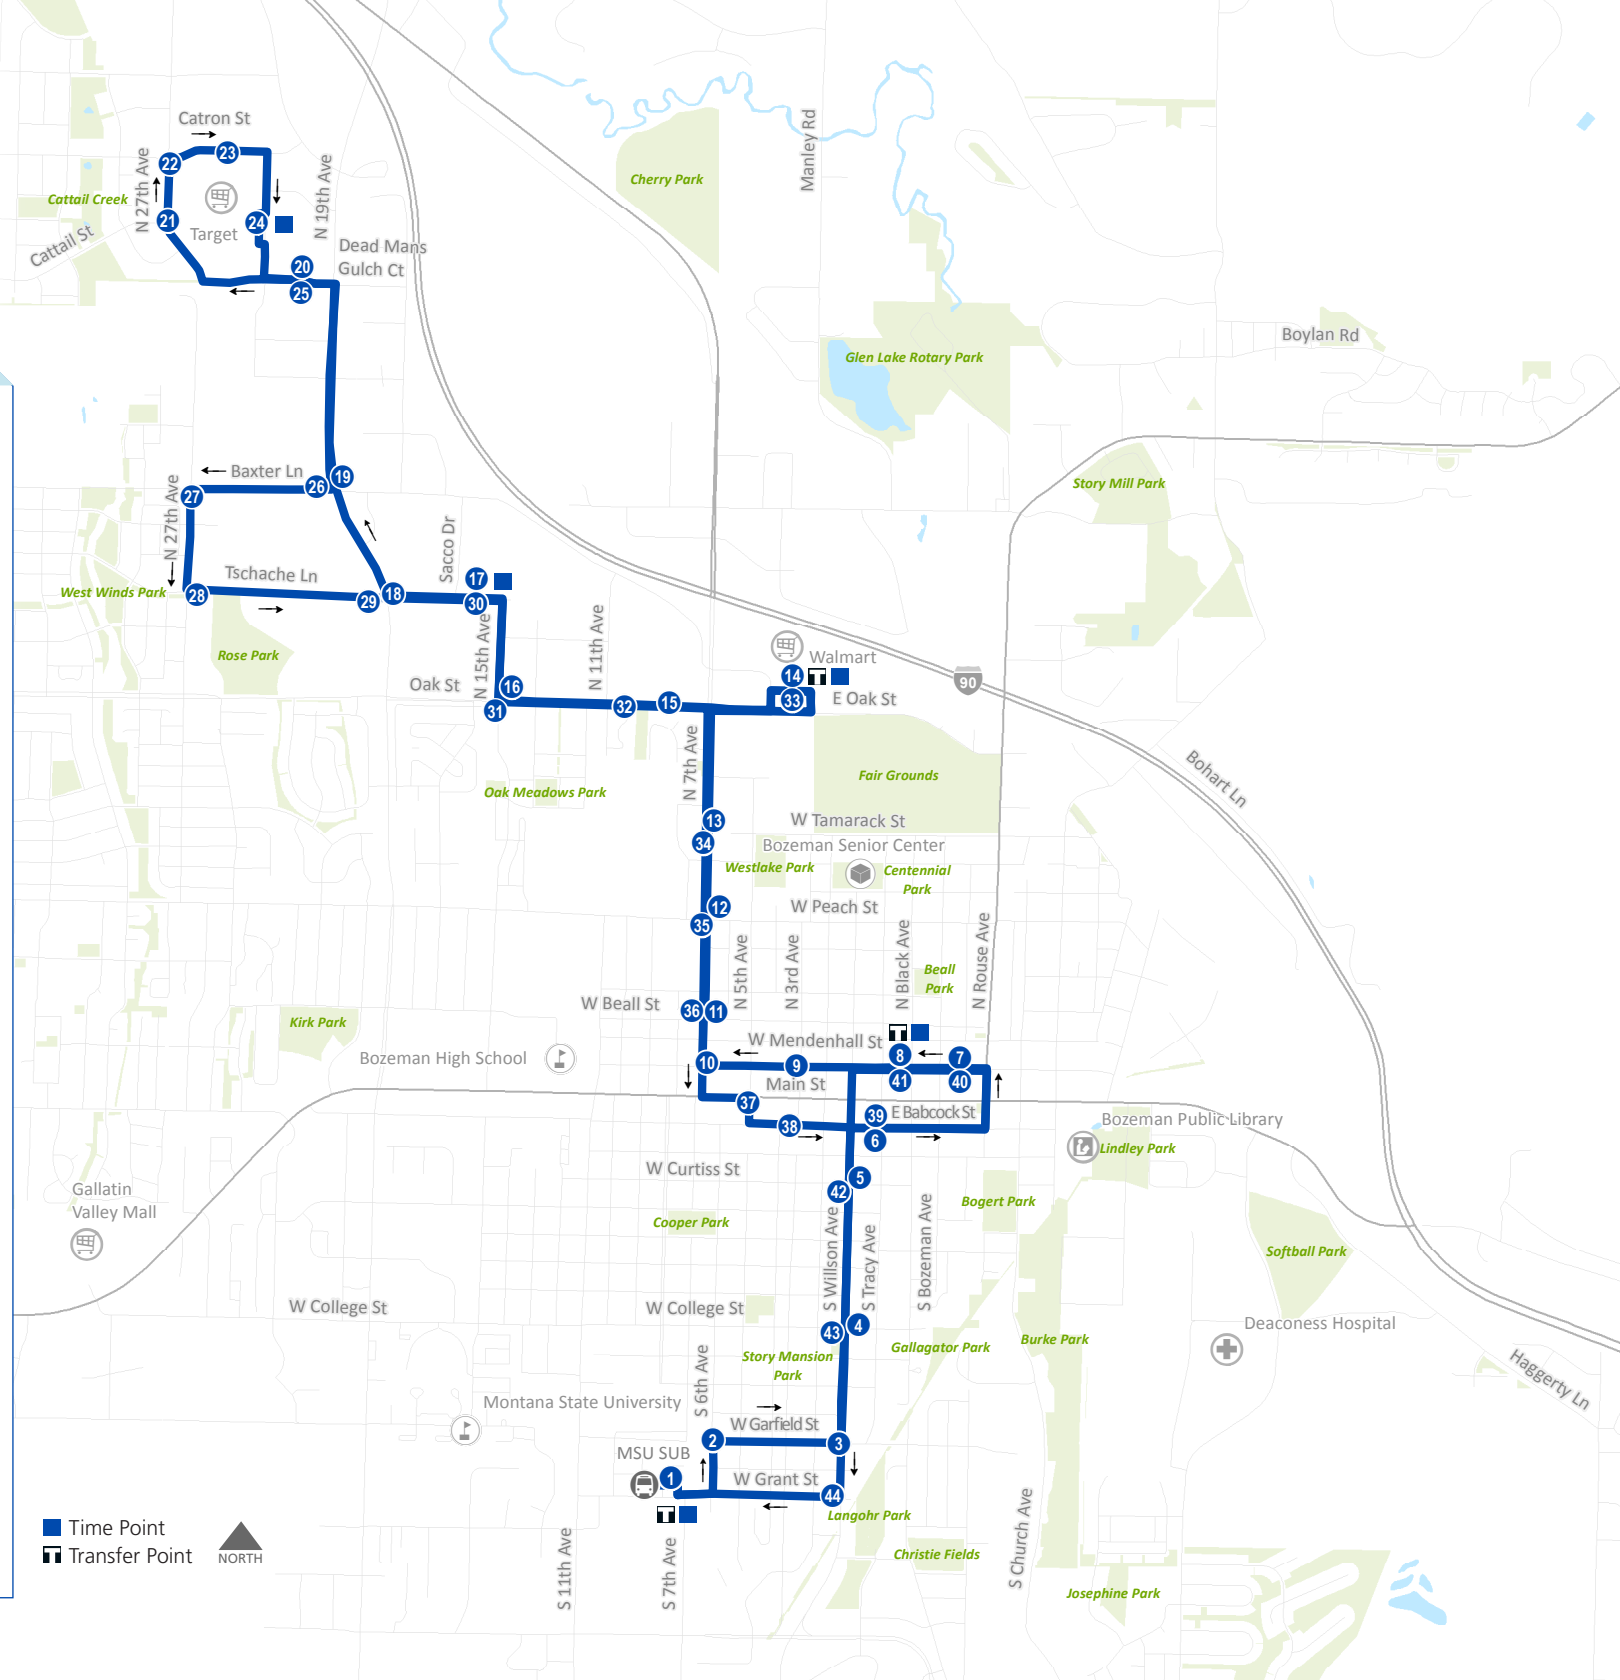

BlueLine

BlueLine Bus Stops:

- 1   MSU SUB
- 2 6th & Garfield
- 3 Garfield & Willson
- 4 Willson & College
- 5 Willson & Curtis
- 6 Babcock & Tracy
- 7 Mendenhall & Bozeman (BYEP)
- 8   Mendenhall & Black (Dtn Transfer)
- 9 Mendenhall & 3rd
- 10 Mendenhall & 7th
- 11 7th & Beall (Fork & Spoon)
- 12 7th & Peach (Verizon)
- 13 7th @ M View Plaza
- 14   Walmart (Lawn & Garden door)
- 15 Oak @ Days Inn
- 16 15th & Oak
- 17  Bridger Peaks Shopping Center
- 18 Tschache & 19th
- 19 19th & Baxter (Town Pump)
- 20 Cattail @ City Brew (driveway)
- 21 27th & Cattail
- 22 27th & Catron (Sec Soc Office)
- 23 Catron @ Target (driveway)
- 24  Gallatin Center (Staples lot)
- 25 Cattail (across from City Brew)
- 26 Baxter & 19th
- 27 27th & Baxter
- 28 Tschache & 27th
- 29 Tschache & 19th (IHOP)
- 30 Stop currently being skipped
- 31  Oak & 15th (at pullout)
- 32 Oak @ Aspen Meadows
- 33   Walmart (Lawn & Garden door)
- 34 7th & Tamarack (U-Haul)
- 35 7th & Peach
- 36 7th & Beall
- 37 5th & Main
- 38 Babcock & 3rd (Emerson)
- 39 Babcock & Tracy
- 40 Mendenhall & Bozeman (BYEP)
- 41   Mendenhall & Black (Dtn Transfer)
- 42 Willson & Curtis
- 43 Willson & College
- 44 Grant & Willson