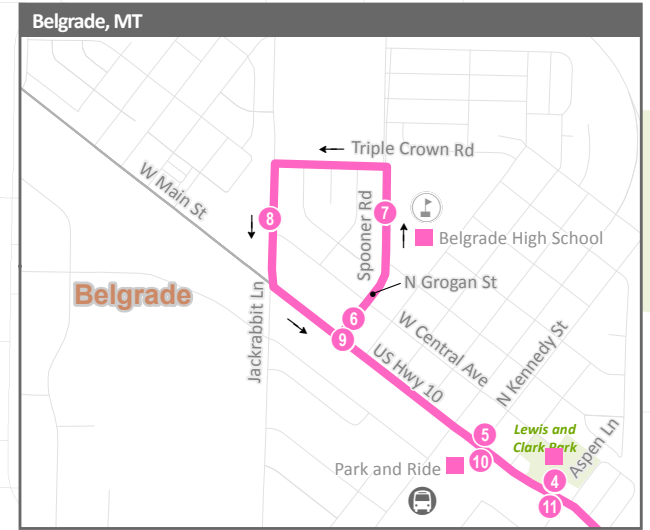

Pinkline

Pinkline Bus Stops:

- 1  Walmart (Lawn & Garden door)
- 2 7th & Griffin Drive (Straightaway)
- 3  Reeves Road & Springhill (Les Schwab)
- 4  Belgrade: Main Street @ Lewis and Clark Park
- 5 Belgrade: Main & Kennedy
- 6 Belgrade: Grogan @ Peaks Urgent Care
- 7  Belgrade High School
- 8 Belgrade: Jackrabbit @ Gallatin Trails Apartments
- 9 Belgrade: Main & Grogan (Motor Vehicle Office)
- 10  Belgrade: Main & Kennedy (Park and Ride)
- 11 Belgrade: Main @ Nutrien Ag Solutions
- 12  Reeves Road & Springhill (Les Schwab)
- 13 7th & Griffin Drive (Dotty's)

 Time Point
 Transfer Point

Pinkline

TO BOZEMAN

BELGRADE HIGH SCHOOL STOP 7	BELGRADE: MAIN & KENNEDY (PARK AND RIDE) STOP 10	REEVES ROAD & SPRINGHILL (LES SCHWAB) STOP 12	WAL-MART (LAWN & GARDEN DOOR) STOP 1
7:04 AM	7:08 AM	7:20 AM	7:27 AM
8:04 AM	8:08 AM	8:20 AM	8:27 AM
12:30 PM	12:38 PM	12:48 PM	12:55 PM
6:01 PM	6:09 PM	6:20 PM	6:27 PM

Pinkline

TO BELGRADE

WAL-MART (LAWN & GARDEN DOOR) STOP 1	REEVES ROAD & SPRINGHILL (LES SCHWAB) STOP 3	BELGRADE: MAIN STREET @ LEWIS AND CLARK PARK STOP 4	BELGRADE HIGH SCHOOL STOP 7
7:32 AM	7:39 AM	8:00 AM	8:04 AM
12:09 PM	12:16 PM	12:26 PM	12:30 PM
5:39 PM	5:46 PM	5:57 PM	6:01 PM
6:39 PM	6:46 PM	6:57 PM	7:01 PM