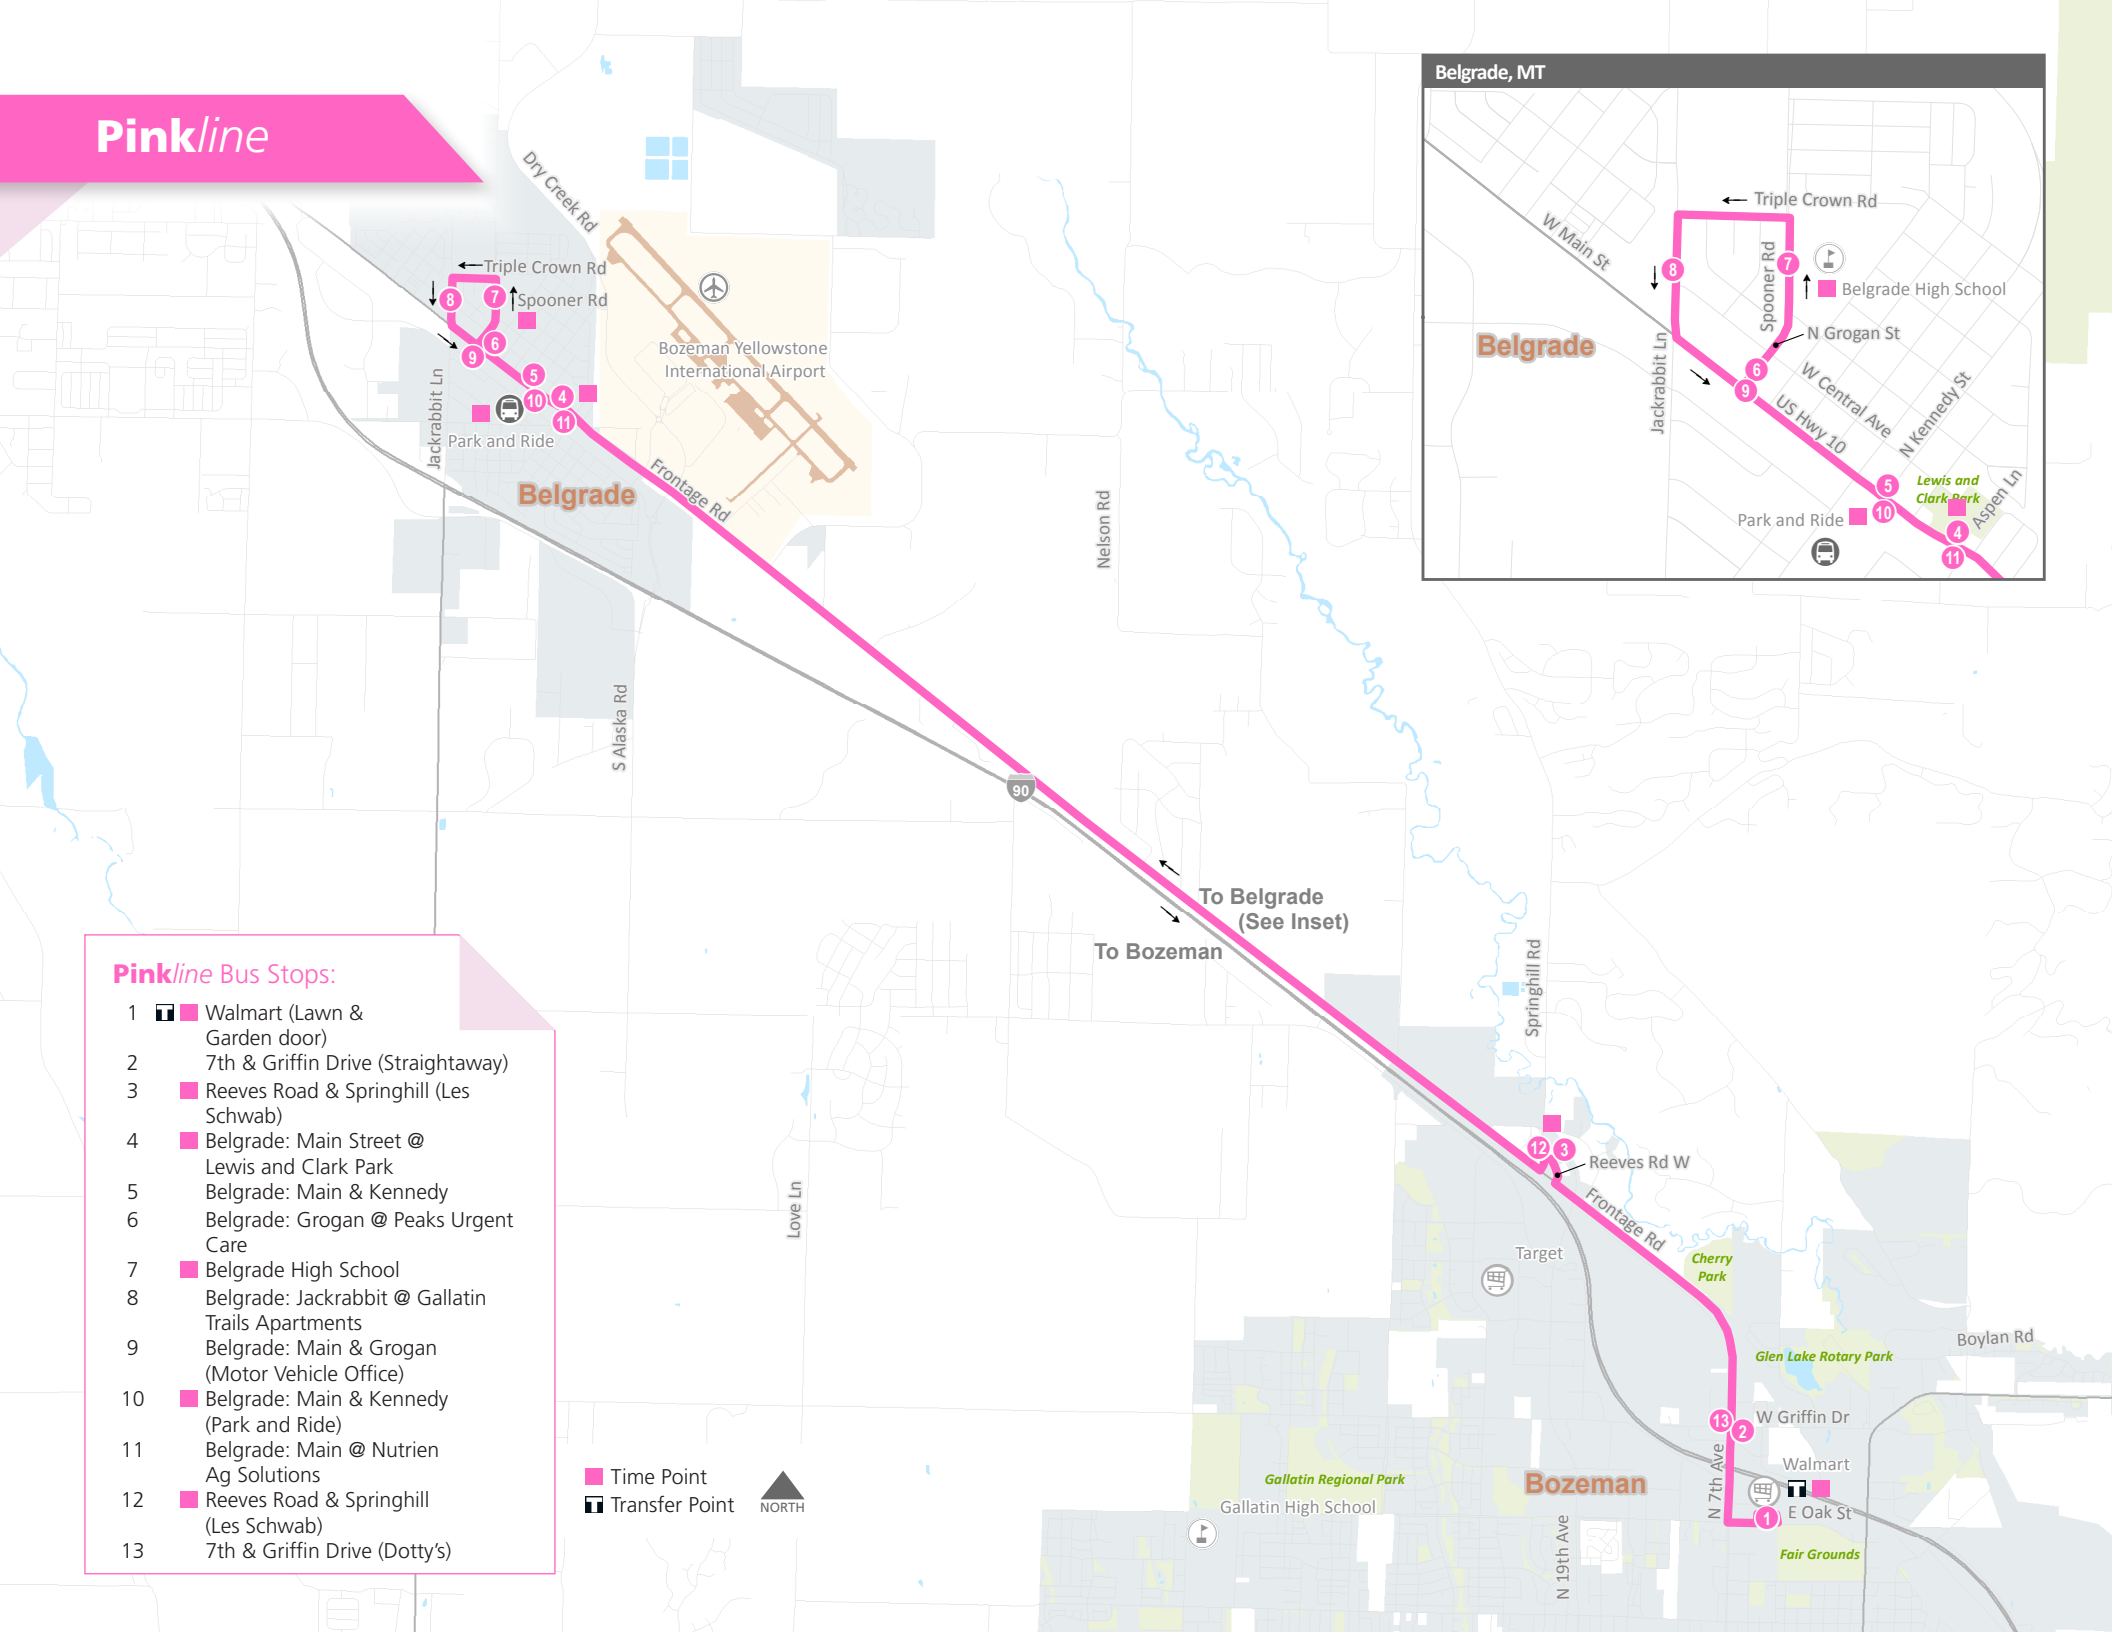

Pinkline

Pinkline Bus Stops:

- 1  Walmart (Lawn & Garden door)
- 2 7th & Griffin Drive (Straightaway)
- 3  Reeves Road & Springhill (Les Schwab)
- 4  Belgrade: Main Street @ Lewis and Clark Park
- 5 Belgrade: Main & Kennedy
- 6 Belgrade: Grogan @ Peaks Urgent Care
- 7  Belgrade High School
- 8 Belgrade: Jackrabbit @ Gallatin Trails Apartments
- 9 Belgrade: Main & Grogan (Motor Vehicle Office)
- 10  Belgrade: Main & Kennedy (Park and Ride)
- 11 Belgrade: Main @ Nutrien Ag Solutions
- 12  Reeves Road & Springhill (Les Schwab)
- 13 7th & Griffin Drive (Dotty's)

 Time Point
 Transfer Point

Pinkline

TO BOZEMAN

BELGRADE HIGH SCHOOL STOP 7	BELGRADE: MAIN & KENNEDY (PARK AND RIDE) STOP 10	REEVES ROAD & SPRINGHILL (LES SCHWAB) STOP 12	WAL-MART (LAWN & GARDEN DOOR) STOP 1
7:04 AM	7:08 AM	7:20 AM	7:27 AM
8:04 AM	8:08 AM	8:20 AM	8:27 AM
12:30 PM	12:38 PM	12:48 PM	12:55 PM
6:01 PM	6:09 PM	6:20 PM	6:27 PM

Pinkline

TO BELGRADE

WAL-MART (LAWN & GARDEN DOOR) STOP 1	REEVES ROAD & SPRINGHILL (LES SCHWAB) STOP 3	BELGRADE: MAIN STREET @ LEWIS AND CLARK PARK STOP 4	BELGRADE HIGH SCHOOL STOP 7
7:32 AM	7:39 AM	8:00 AM	8:04 AM
12:09 PM	12:16 PM	12:26 PM	12:30 PM
5:39 PM	5:46 PM	5:57 PM	6:01 PM
6:39 PM	6:46 PM	6:57 PM	7:01 PM