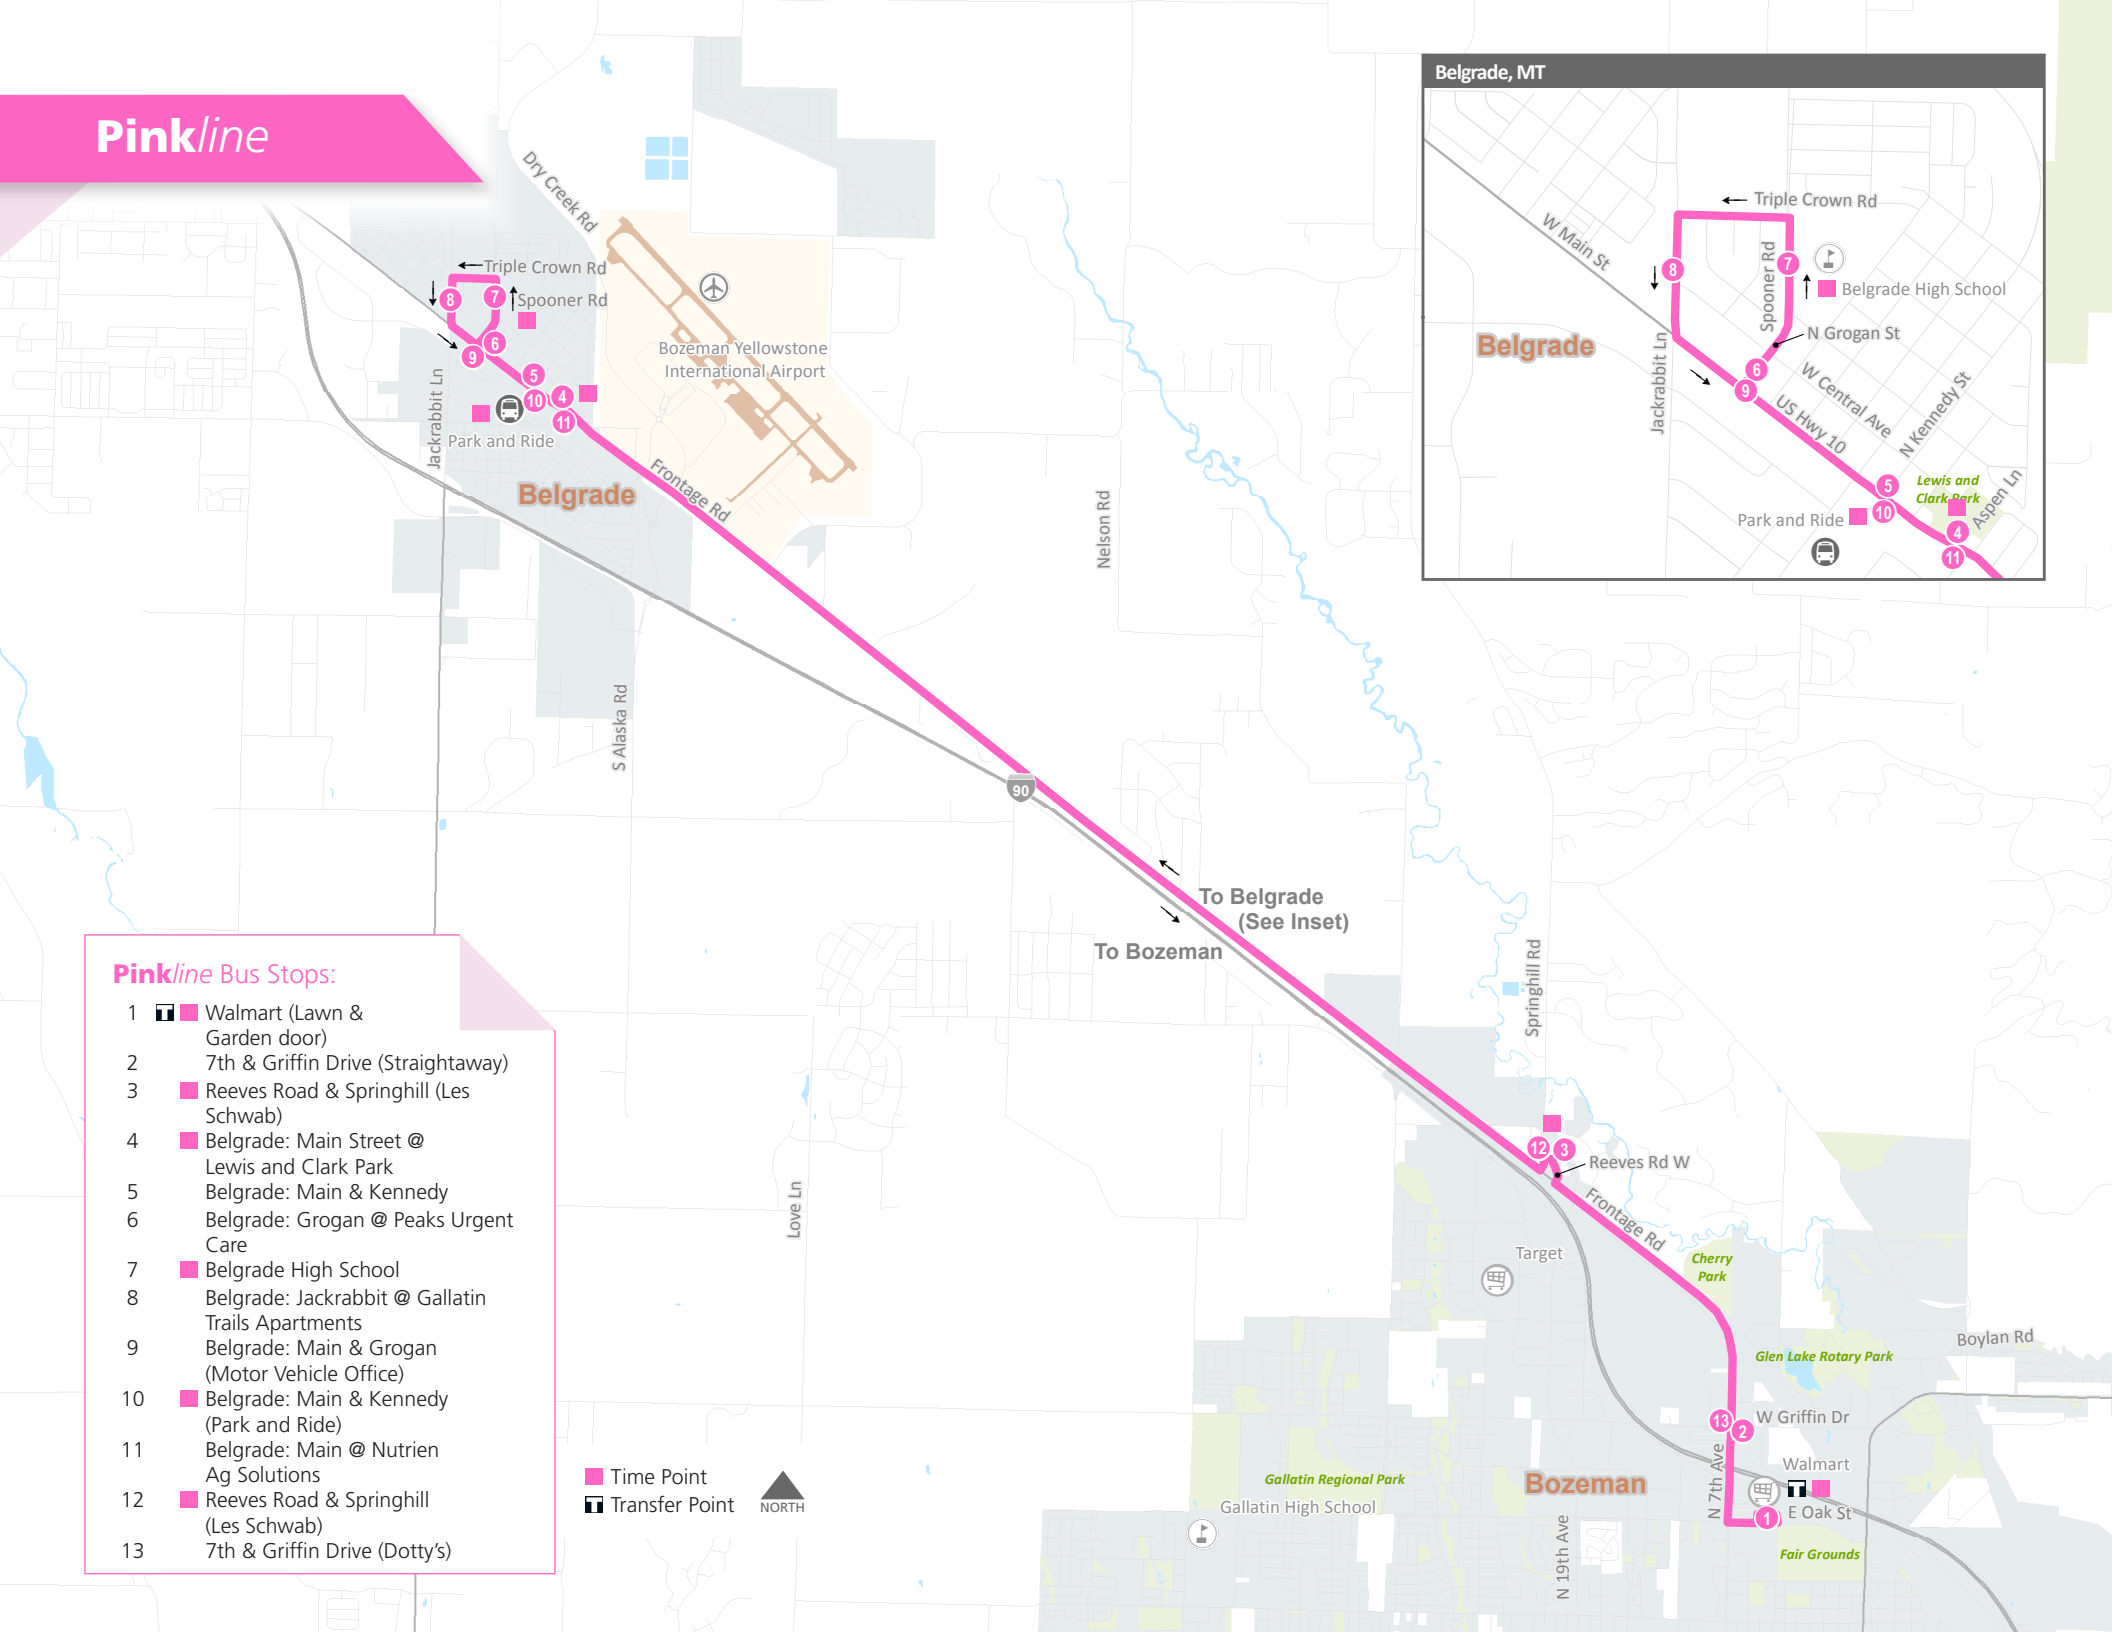

## Pinkline Bus Stops:

- 1  Walmart (Lawn & Garden door)
- 2 7th & Griffin Drive (Straightaway)
- 3  Reeves Road & Springhill (Les Schwab)
- 4  Belgrade: Main Street @ Lewis and Clark Park
- 5 Belgrade: Main & Kennedy
- 6 Belgrade: Grogan @ Peaks Urgent Care
- 7  Belgrade High School
- 8 Belgrade: Jackrabbit @ Gallatin Trails Apartments
- 9 Belgrade: Main & Grogan (Motor Vehicle Office)
- 10  Belgrade: Main & Kennedy (Park and Ride)
- 11 Belgrade: Main @ Nutrien Ag Solutions
- 12  Reeves Road & Springhill (Les Schwab)
- 13 7th & Griffin Drive (Dotty's)

 Time Point  
 Transfer Point

## TO BOZEMAN

BELGRADE HIGH SCHOOL STOP 7	BELGRADE: MAIN & KENNEDY (PARK AND RIDE) STOP 10	REEVES ROAD & SPRINGHILL (LES SCHWAB) STOP 12	WAL-MART (LAWN & GARDEN DOOR) STOP 1
7:04 AM	7:08 AM	7:20 AM	7:27 AM
8:04 AM	8:08 AM	8:20 AM	8:27 AM
12:30 PM	12:38 PM	12:48 PM	12:55 PM
6:01 PM	6:09 PM	6:20 PM	6:27 PM

## TO BELGRADE

WAL-MART (LAWN & GARDEN DOOR) STOP 1	REEVES ROAD & SPRINGHILL (LES SCHWAB) STOP 3	BELGRADE: MAIN STREET @ LEWIS AND CLARK PARK STOP 4	BELGRADE HIGH SCHOOL STOP 7
7:44 AM	7:51 AM	8:00 AM	8:04 AM
12:09 PM	12:16 PM	12:26 PM	12:30 PM
5:39 PM	5:46 PM	5:57 PM	6:01 PM
6:39 PM	6:46 PM	6:57 PM	7:01 PM