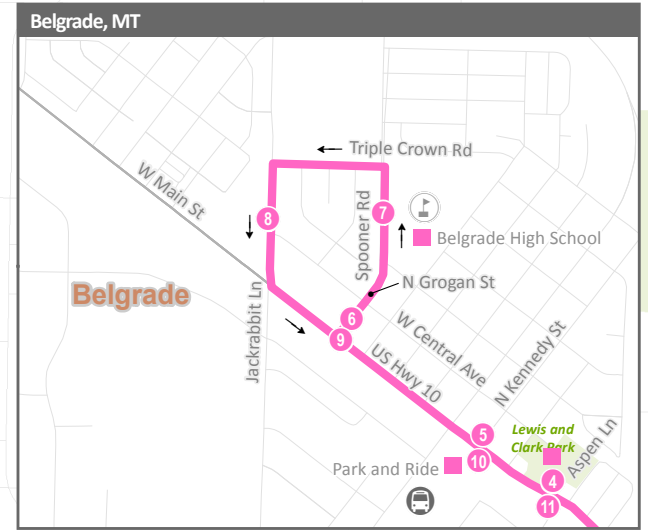

## Pinkline Bus Stops:

- 1  Walmart (Lawn & Garden door)
- 2 7th & Griffin Drive (Straightaway)
- 3  Reeves Road & Springhill (Les Schwab)
- 4  Belgrade: Main Street @ Lewis and Clark Park
- 5 Belgrade: Main & Kennedy
- 6 Belgrade: Grogan @ Peaks Urgent Care
- 7  Belgrade High School
- 8 Belgrade: Jackrabbit @ Gallatin Trails Apartments
- 9 Belgrade: Main & Grogan (Motor Vehicle Office)
- 10  Belgrade: Main & Kennedy (Park and Ride)
- 11 Belgrade: Main @ Nutrien Ag Solutions
- 12  Reeves Road & Springhill (Les Schwab)
- 13 7th & Griffin Drive (Dotty's)

 Time Point  
 Transfer Point

## TO BOZEMAN

BELGRADE HIGH SCHOOL STOP 7	BELGRADE: MAIN & KENNEDY (PARK AND RIDE) STOP 10	REEVES ROAD & SPRINGHILL (LES SCHWAB) STOP 12	WAL-MART (LAWN & GARDEN DOOR) STOP 1
7:04 AM	7:08 AM	7:20 AM	7:27 AM
8:04 AM	8:08 AM	8:20 AM	8:27 AM
12:30 PM	12:38 PM	12:48 PM	12:55 PM
6:01 PM	6:09 PM	6:20 PM	6:27 PM

## TO BELGRADE

WAL-MART (LAWN & GARDEN DOOR) STOP 1	REEVES ROAD & SPRINGHILL (LES SCHWAB) STOP 3	BELGRADE: MAIN STREET @ LEWIS AND CLARK PARK STOP 4	BELGRADE HIGH SCHOOL STOP 7
7:44 AM	7:51 AM	8:00 AM	8:04 AM
12:09 PM	12:16 PM	12:26 PM	12:30 PM
5:39 PM	5:46 PM	5:57 PM	6:01 PM
6:39 PM	6:46 PM	6:57 PM	7:01 PM