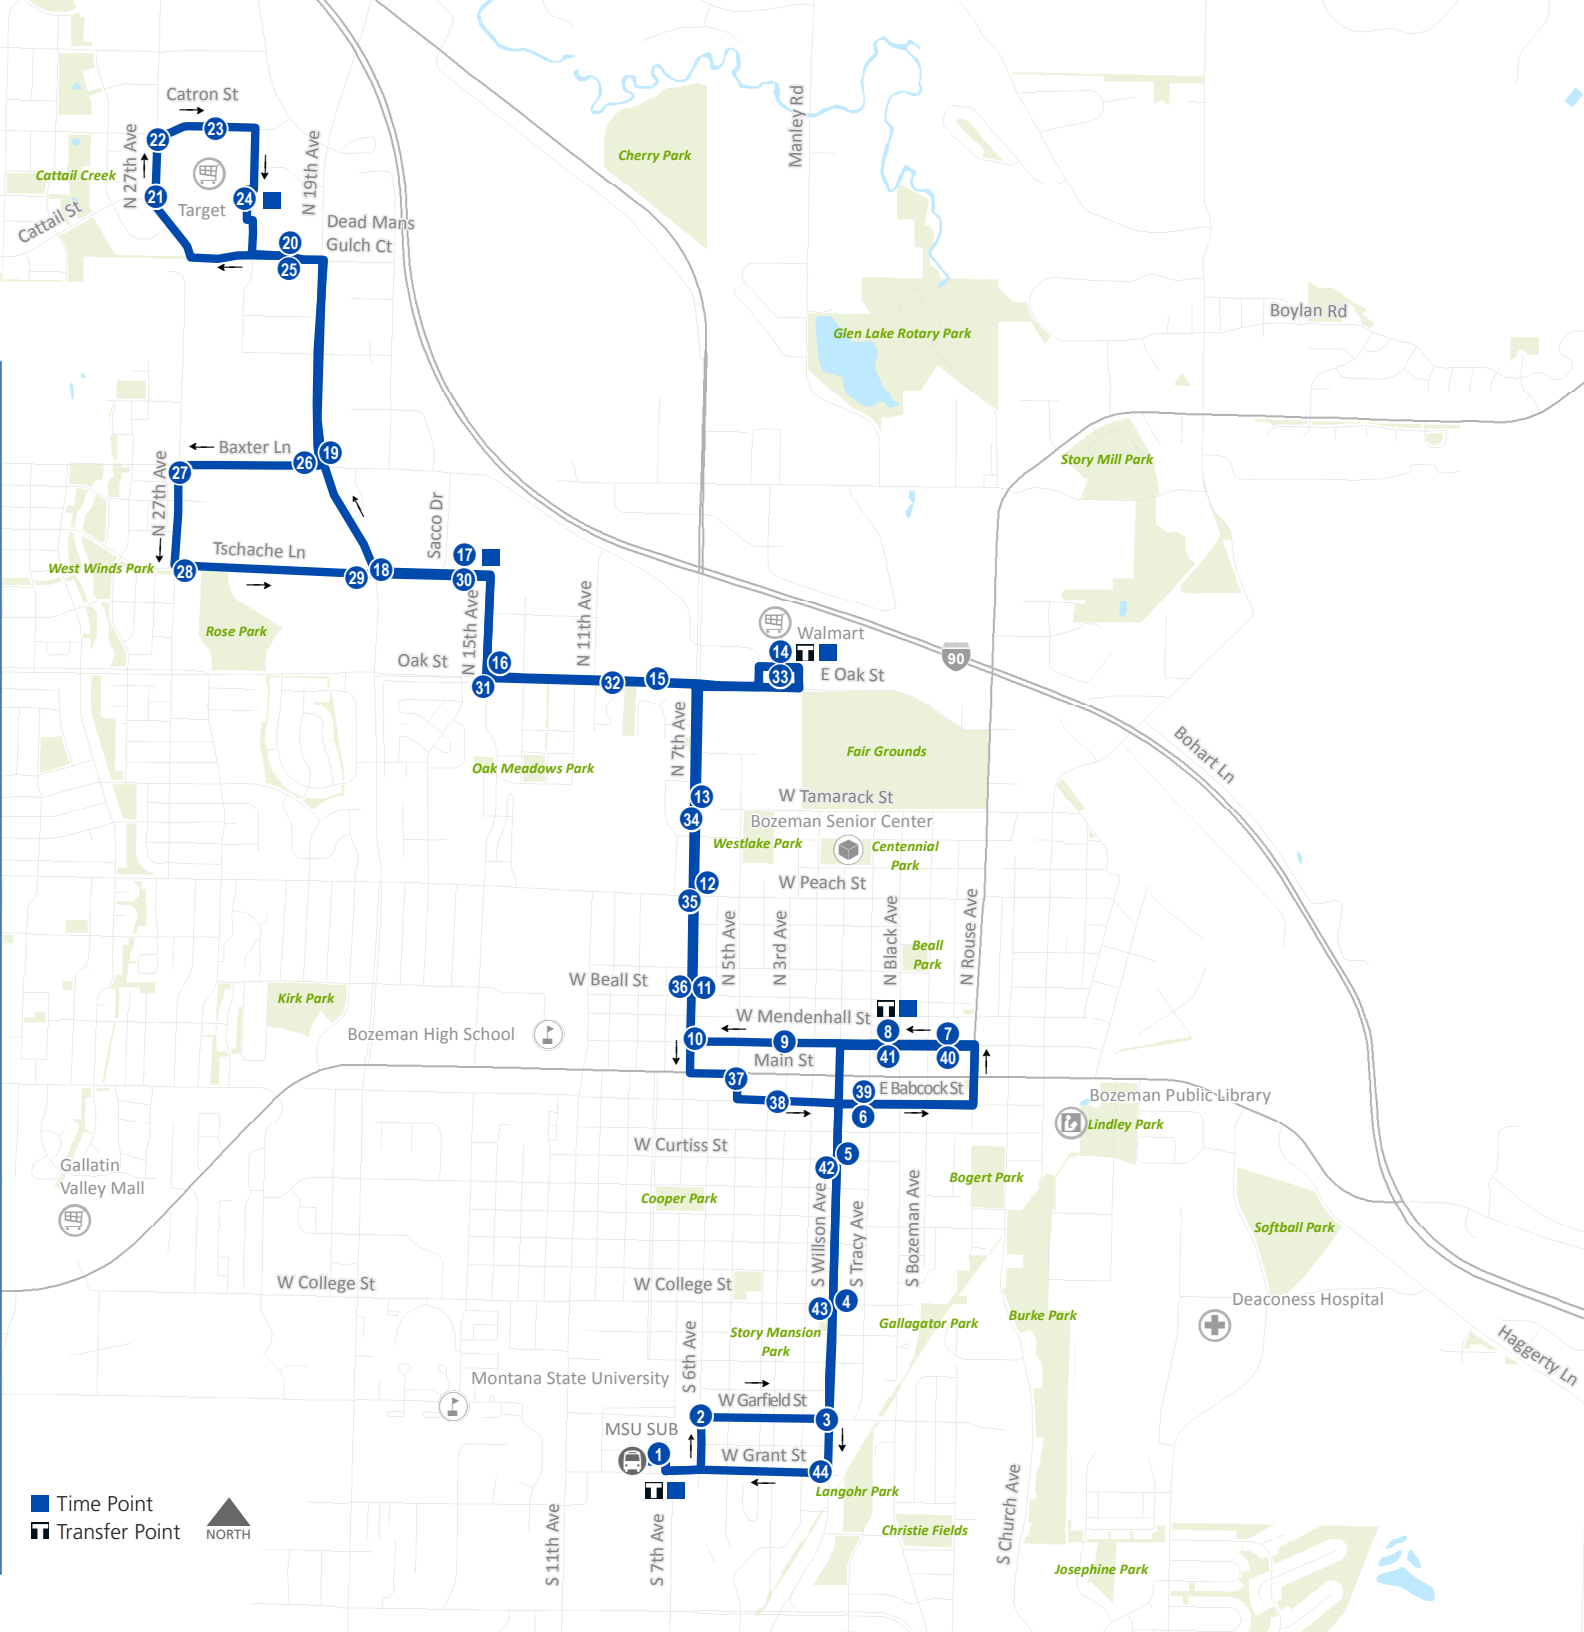

BlueLine

BlueLine Bus Stops:

- 1  MSU SUB
- 2 6th & Garfield
- 3 Garfield & Willson
- 4 Willson & College
- 5 Willson & Curtis
- 6 Babcock & Tracy
- 7 Mendenhall & Bozeman (BYEP)
- 8  Mendenhall & Black (Dtn Transfer)
- 9 Mendenhall & 3rd
- 10 Mendenhall & 7th
- 11 7th & Beall (Fork & Spoon)
- 12 7th & Peach (Verizon)
- 13 7th @ M View Plaza
- 14  Walmart (Lawn & Garden door)
- 15 Oak @ Days Inn
- 16 15th & Oak
- 17  Tschache @ Arrowleaf Park
- 18 Tschache & 19th
- 19 19th & Baxter (Town Pump)
- 20 Cattail @ City Brew (driveway)
- 21 27th & Cattail
- 22 27th & Catron (Sec Soc Office)
- 23 Catron @ Target (driveway)
- 24  Gallatin Center (Staples lot)
- 25 Cattail (across from City Brew)
- 26 Baxter & 19th
- 27 27th & Baxter
- 28 Tschache & 27th
- 29 Tschache & 19th (IHOP)
- 30  Tschache @ Arrowleaf Park
- 31 Oak & 15th (at pullout)
- 32 Oak @ Aspen Meadows
- 33  Walmart (Lawn & Garden door)
- 34 7th & Tamarack (U-Haul)
- 35 7th & Peach
- 36 7th & Beall
- 37 5th & Main
- 38 Babcock & 3rd (Emerson)
- 39 Babcock & Tracy
- 40 Mendenhall & Bozeman (Clinic)
- 41  Mendenhall & Black
- 42 Willson & Curtis
- 43 Willson & College
- 44 Grant & Willson