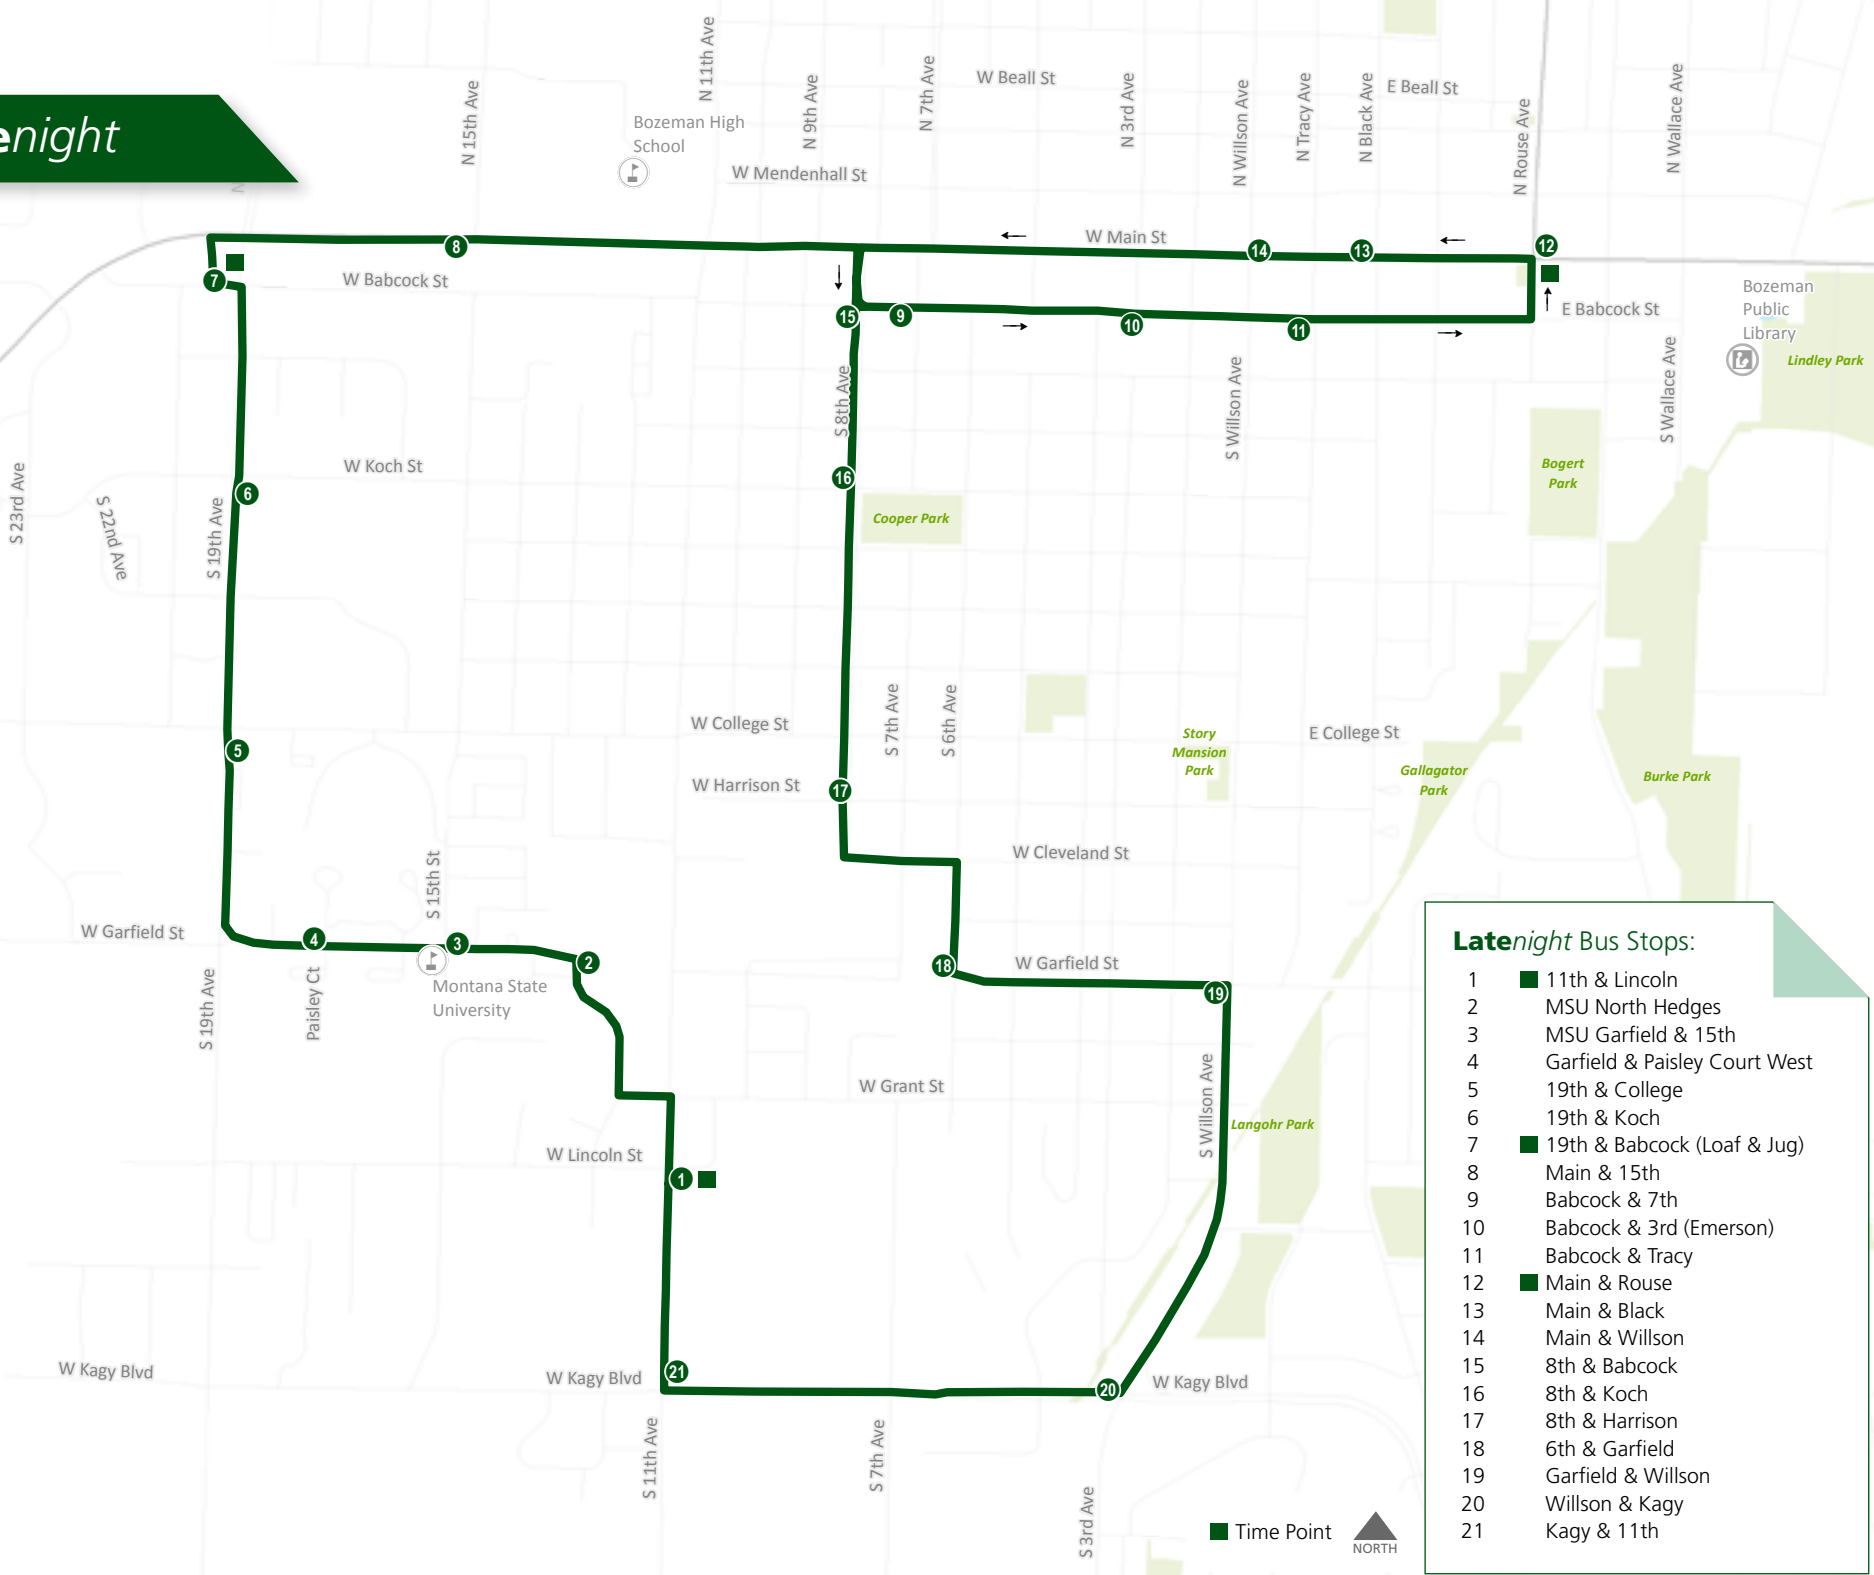

Latenight

- Latenight Bus Stops:**
- 1 ■ 11th & Lincoln
 - 2 ■ MSU North Hedges
 - 3 ■ MSU Garfield & 15th
 - 4 ■ Garfield & Paisley Court West
 - 5 ■ 19th & College
 - 6 ■ 19th & Koch
 - 7 ■ 19th & Babcock (Loaf & Jug)
 - 8 ■ Main & 15th
 - 9 ■ Babcock & 7th
 - 10 ■ Babcock & 3rd (Emerson)
 - 11 ■ Babcock & Tracy
 - 12 ■ Main & Rouse
 - 13 ■ Main & Black
 - 14 ■ Main & Willson
 - 15 ■ 8th & Babcock
 - 16 ■ 8th & Koch
 - 17 ■ 8th & Harrison
 - 18 ■ 6th & Garfield
 - 19 ■ Garfield & Willson
 - 20 ■ Willson & Kagy
 - 21 ■ Kagy & 11th

■ Time Point ▲ NORTH

Latenight

11TH & LINCOLN STOP 1	19TH & BABCOCK (LOAF & JUG) STOP 7	MAIN & ROUSE STOP 12	11TH & LINCOLN STOP 1
7:55 PM	8:04 PM	8:11 PM	8:25 PM
8:25 PM	8:34 PM	8:41 PM	8:55 PM
8:55 PM	9:04 PM	9:11 PM	9:25 PM
9:25 PM	9:34 PM	9:41 PM	9:55 PM
9:55 PM	10:04 PM	10:11 PM	10:25 PM
10:25 PM	10:34 PM	10:41 PM	10:55 PM
10:55 PM	11:04 PM	11:11 PM	11:25 PM
11:25 PM	11:34 PM	11:41 PM	11:55 PM
11:55 PM	12:04 AM	12:11 AM	12:25 AM
12:25 AM	12:34 AM	12:41 AM	12:55 AM
12:55 AM	1:04 AM	1:11 AM	1:25 AM
1:25 AM	1:34 AM	1:41 AM	1:55 AM
1:55 AM	2:04 AM	2:11 AM	2:25 AM