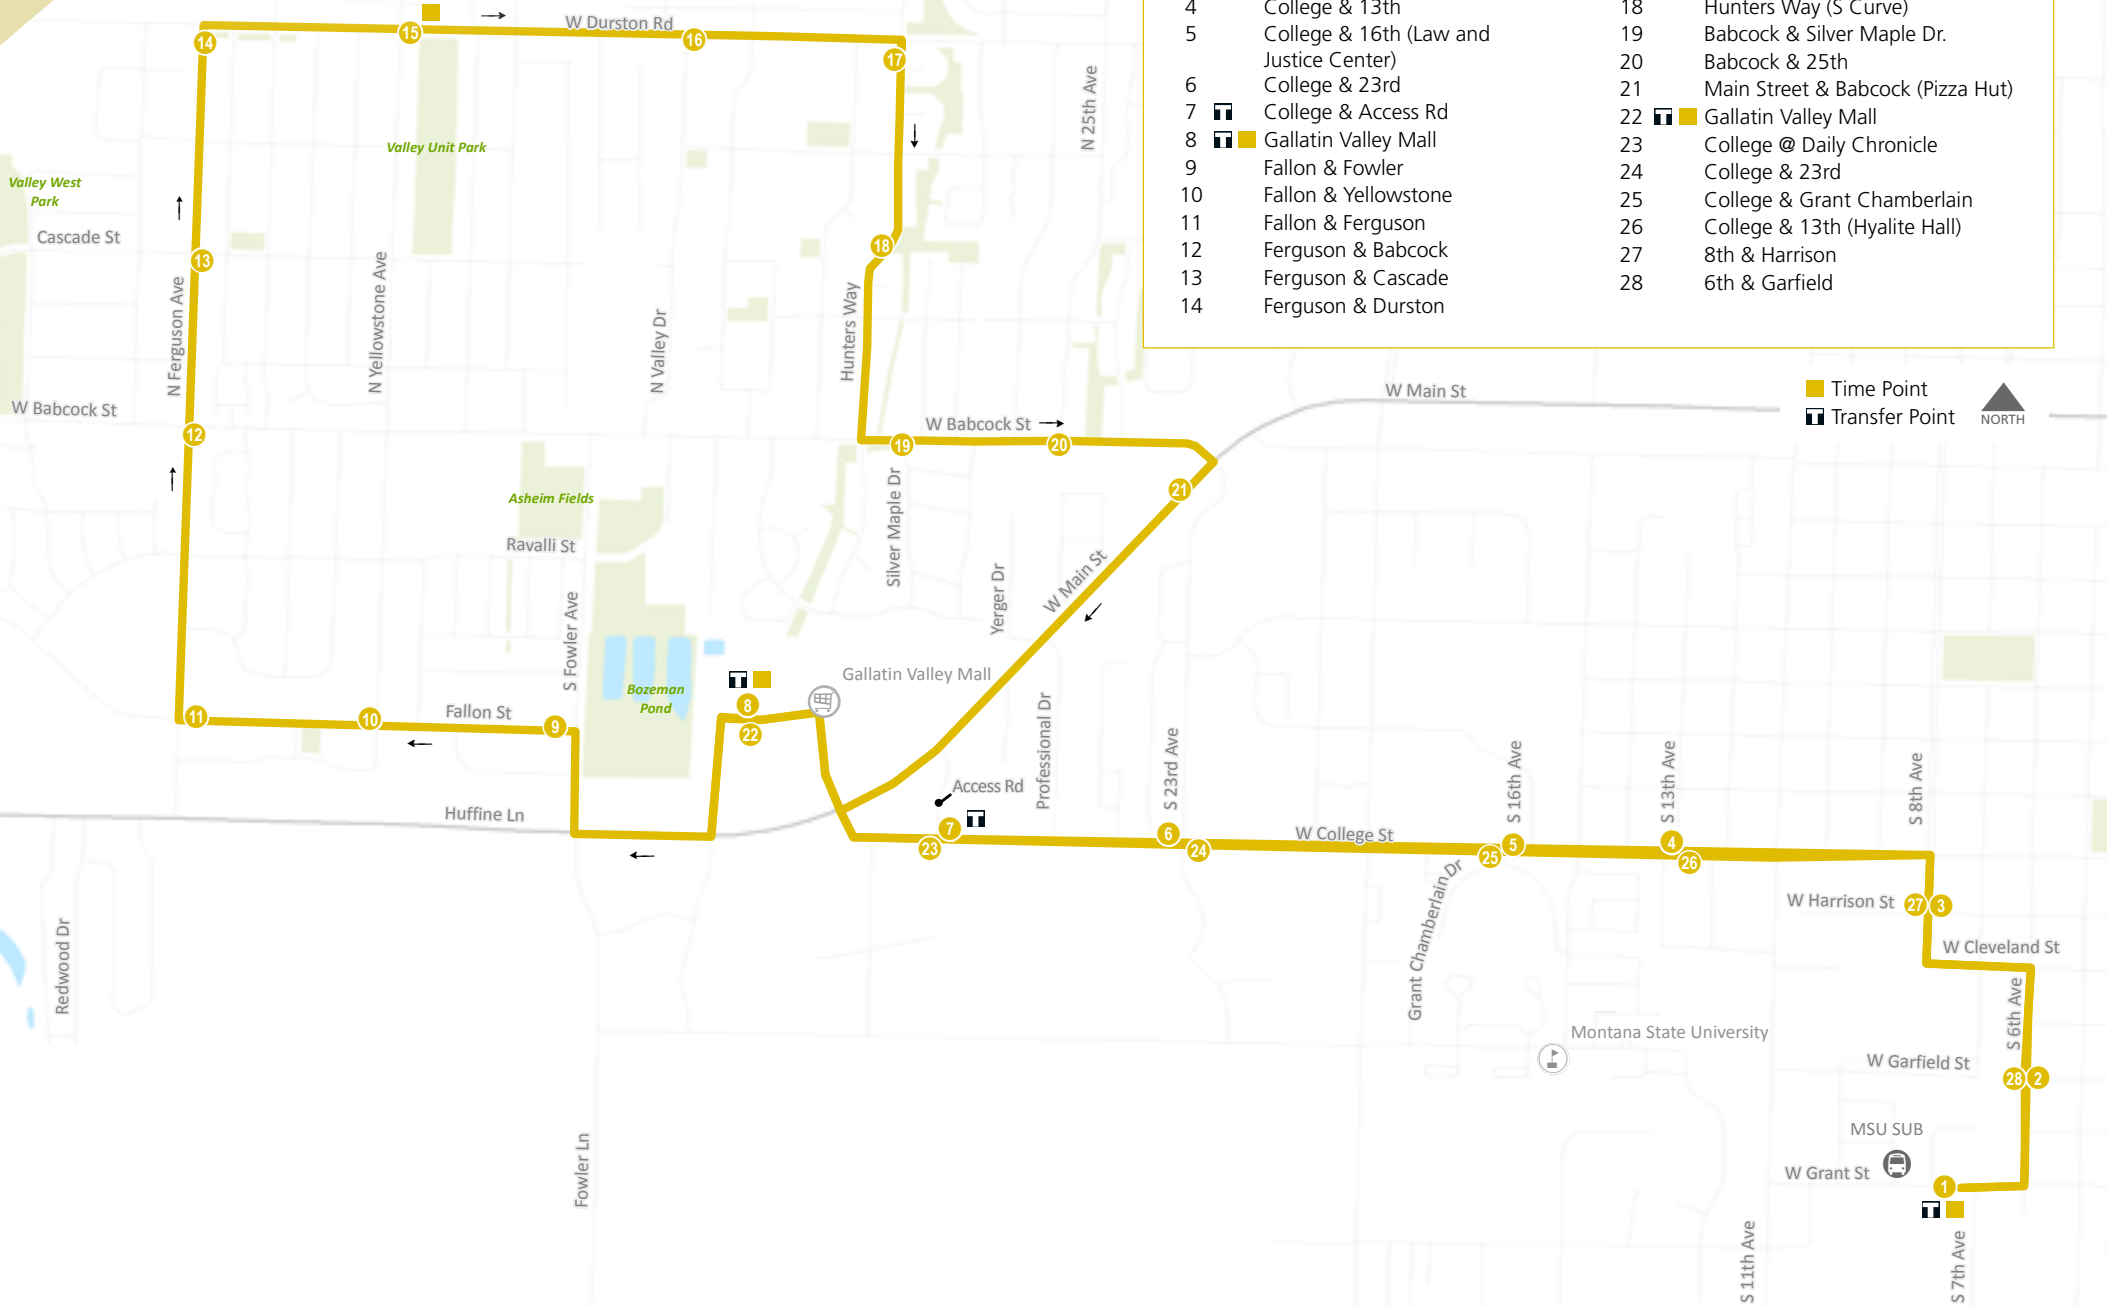

Goldline

Goldline Bus Stops:

1	MSU SUB	15	Durston & Yellowstone
2	6th & Garfield	16	Durston & Valley Dr.
3	8th & Harrison	17	Hunters Way & Durston
4	College & 13th	18	Hunters Way (S Curve)
5	College & 16th (Law and Justice Center)	19	Babcock & Silver Maple Dr.
6	College & 23rd	20	Babcock & 25th
7	College & Access Rd	21	Main Street & Babcock (Pizza Hut)
8	Gallatin Valley Mall	22	Gallatin Valley Mall
9	Fallon & Fowler	23	College @ Daily Chronicle
10	Fallon & Yellowstone	24	College & 23rd
11	Fallon & Ferguson	25	College & Grant Chamberlain
12	Ferguson & Babcock	26	College & 13th (Hyalite Hall)
13	Ferguson & Cascade	27	8th & Harrison
14	Ferguson & Durston	28	6th & Garfield

- Time Point
- Transfer Point
- NORTH