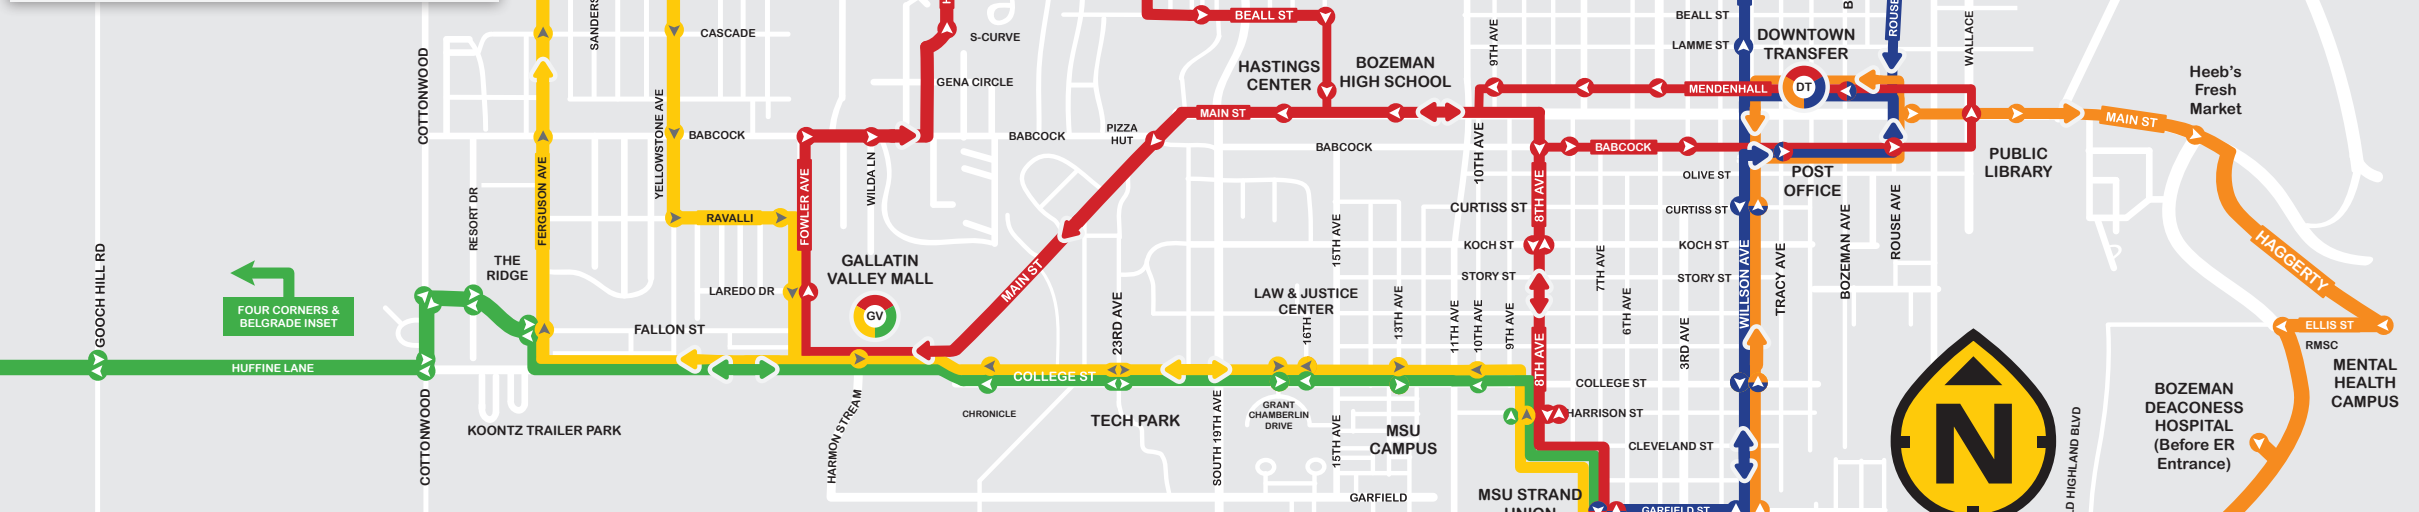

DAYTIME SERVICE

BLUELINE

YELLOWLINE

ORANGELINE

REDLINE

GREENLINE

LEGEND

| | | | | |
|------------------------|----------------------|------------------------|-------------|----------------------|
| DIRECTION | OVERLAP | BUS STOP | COMMON STOP | STOP BOTH DIRECTIONS |
| TRANSFER POINTS | | ROUTES INCLUDED | | |
| DOWNTOWN HUB | GALLATIN VALLEY MALL | MSU-STRAND UNION | BLUELINE | REDLINE |
| | | | YELLOWLINE | GREENLINE |
| | | | ORANGELINE | |

More current schedule information and updates
(406) 587-2434 OR streamlinebus.com