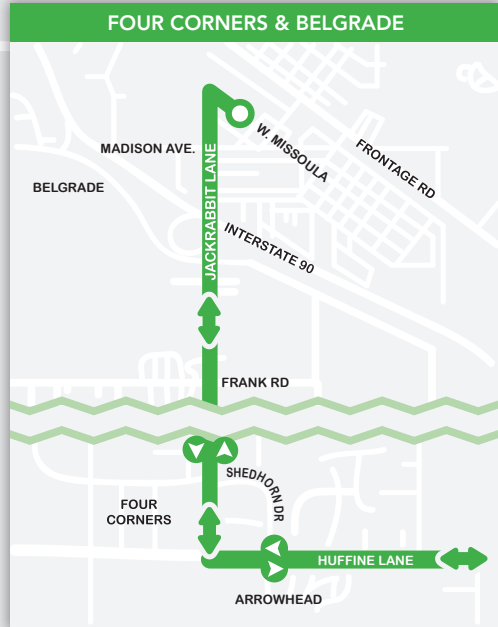

DAYTIME SERVICE

BLUELINE

YELLOWLINE

ORANGELINE

REDLINE

GREENLINE

LEGEND

| | | | | |
|------------------------|----------------------|------------------------|-------------|----------------------|
| DIRECTION | OVERLAP | BUS STOP | COMMON STOP | STOP BOTH DIRECTIONS |
| TRANSFER POINTS | | ROUTES INCLUDED | | |
| DOWNTOWN HUB | GALLATIN VALLEY MALL | MSU-STRAND UNION | BLUELINE | REDLINE |
| | | | YELLOWLINE | GREENLINE |
| | | | ORANGELINE | |