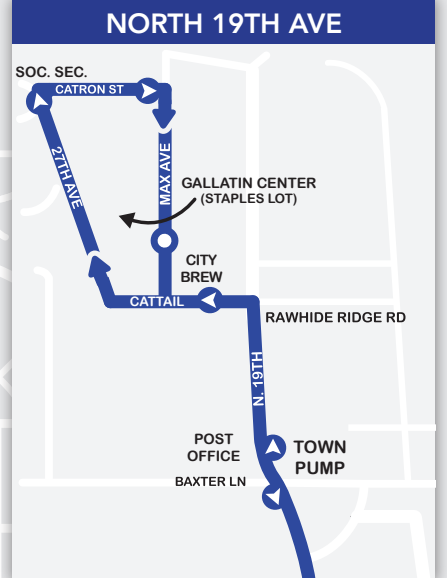

DAYTIME SERVICE

BLUELINE

YELLOWLINE

ORANGELINE

REDLINE

GREENLINE

LEGEND

| | | | | |
|------------------------|----------------------|------------------------|-------------|----------------------|
| DIRECTION | OVERLAP | BUS STOP | COMMON STOP | STOP BOTH DIRECTIONS |
| TRANSFER POINTS | | ROUTES INCLUDED | | |
| DOWNTOWN HUB | GALLATIN VALLEY MALL | MSU-STRAND UNION | BLUELINE | REDLINE |
| | | | YELLOWLINE | GREENLINE |
| | | | ORANGELINE | |

More current schedule information and updates
(406) 587-2434 OR streamlinebus.com