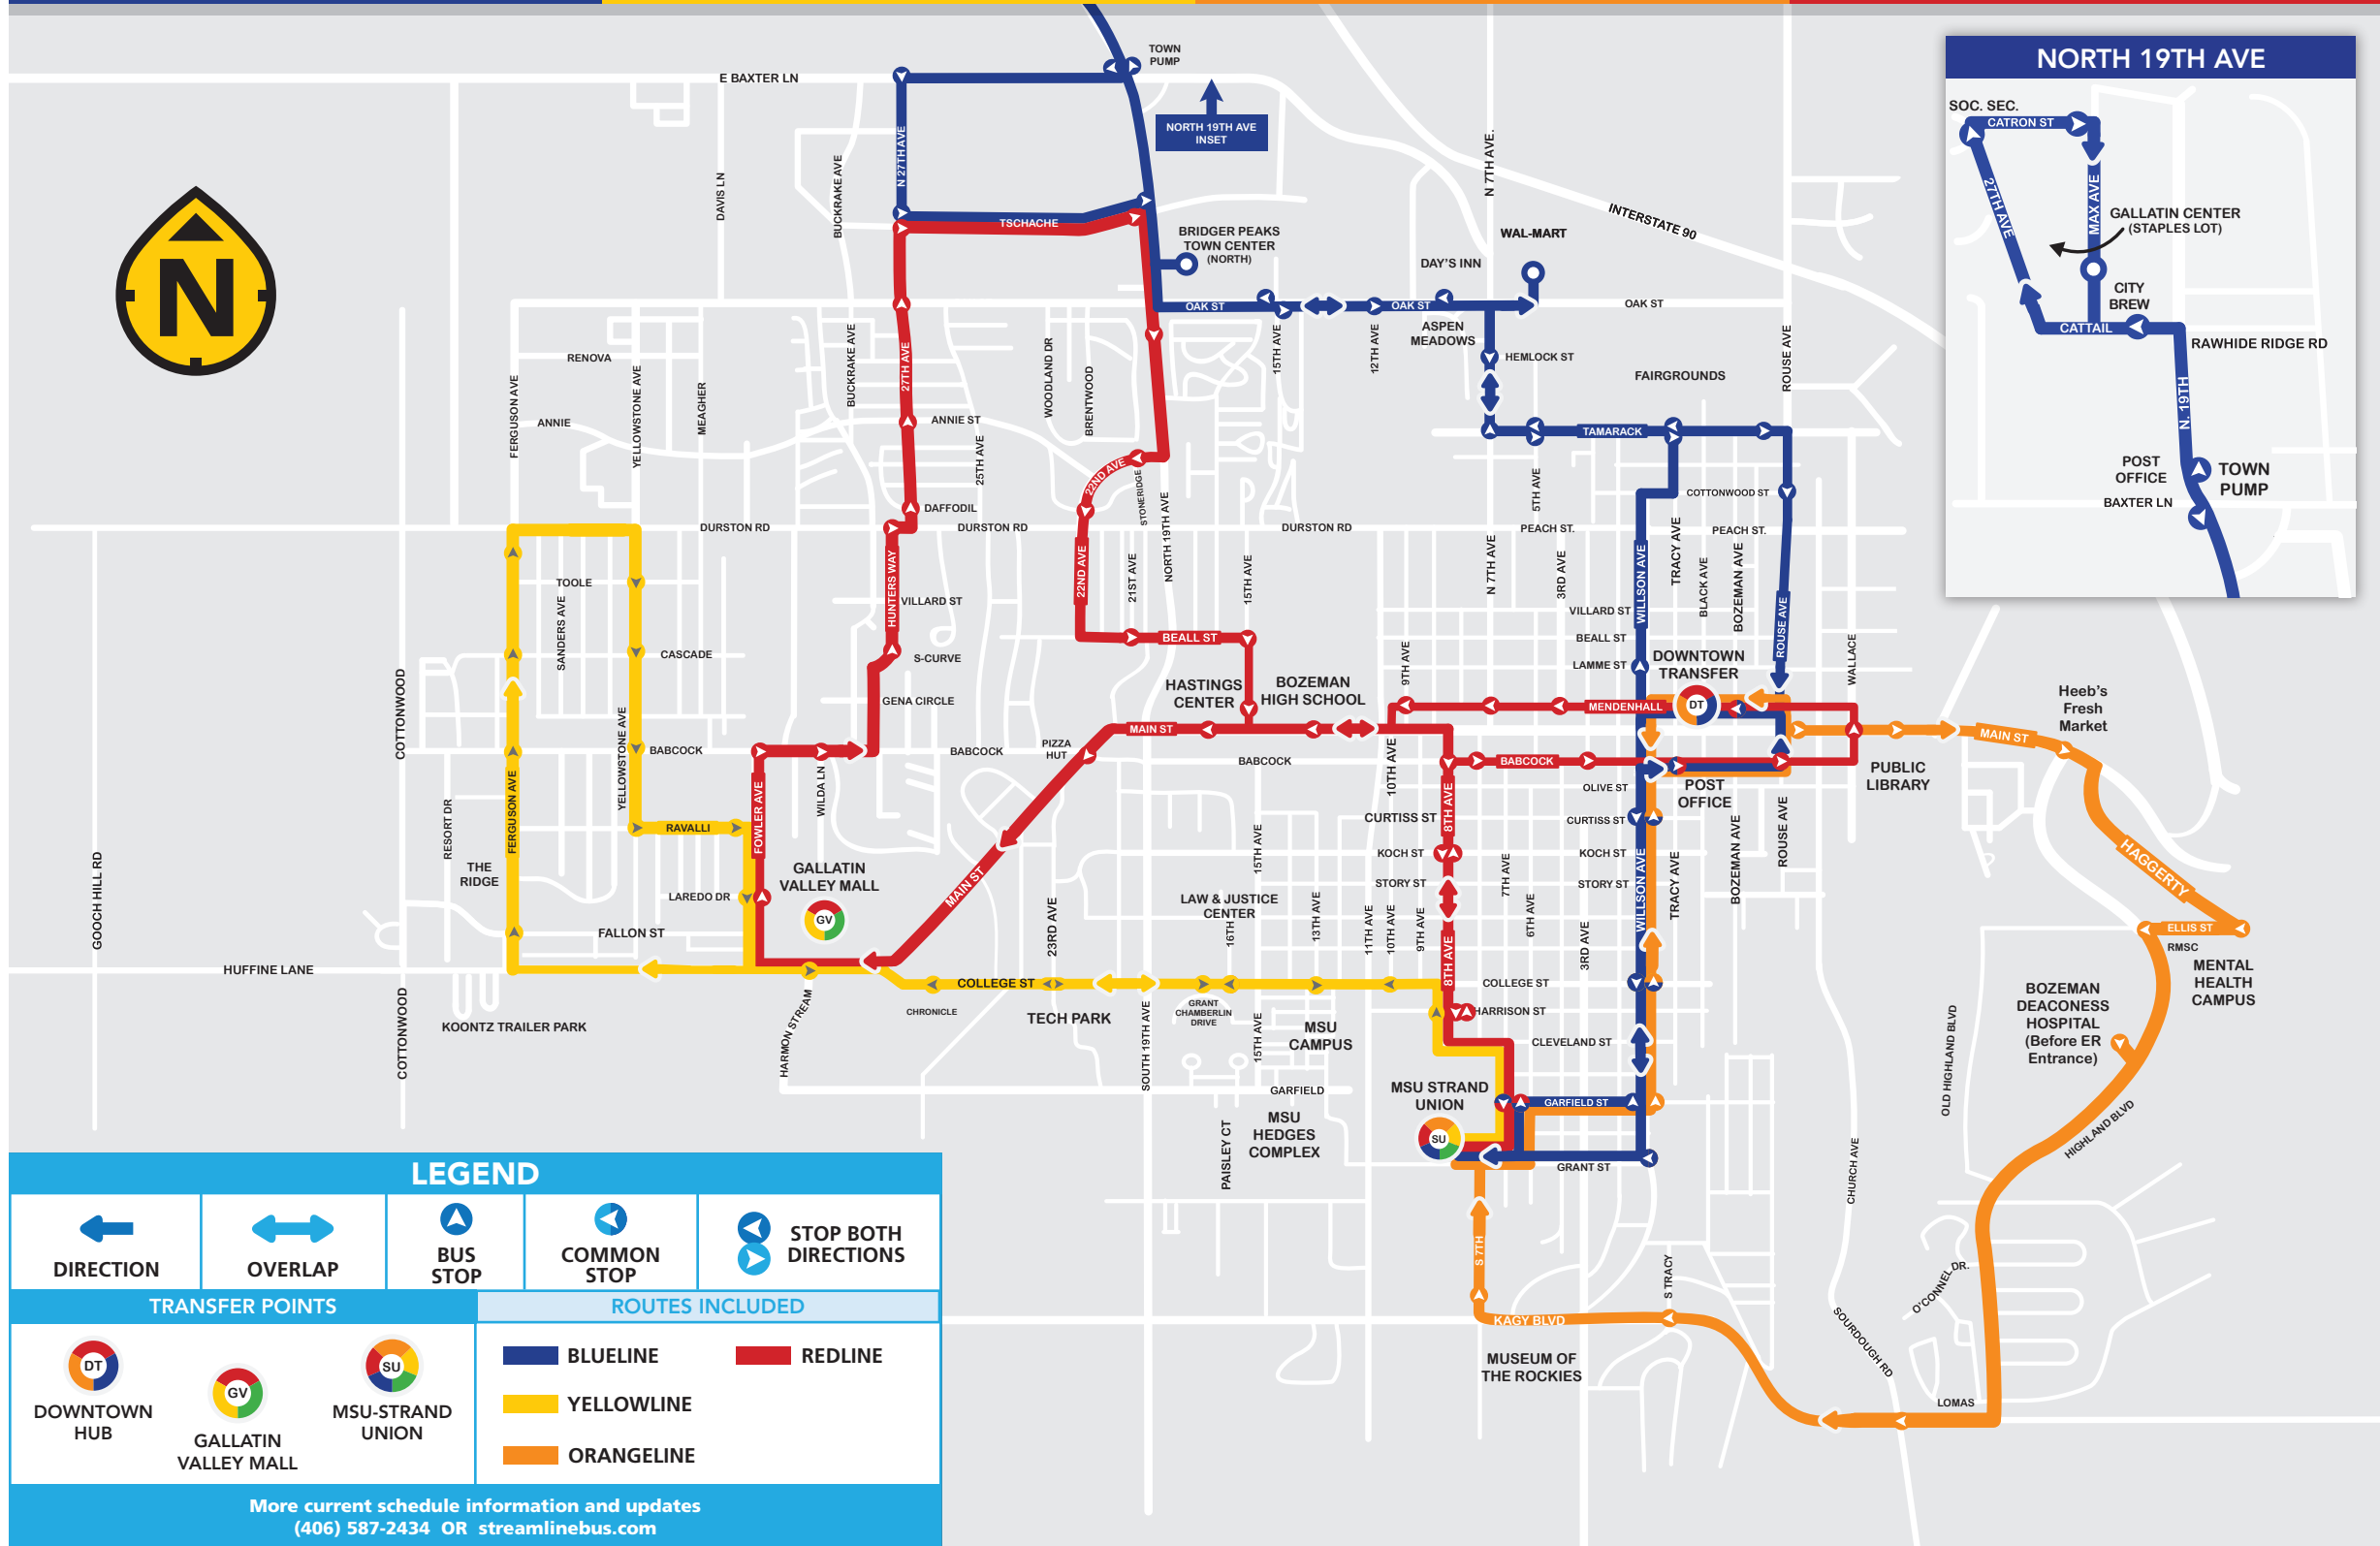

# SATURDAY SERVICE

BLUELINE

YELLOWLINE

ORANGELINE

REDLINE

## LEGEND

DIRECTION	OVERLAP	BUS STOP	COMMON STOP	STOP BOTH DIRECTIONS
<b>TRANSFER POINTS</b>		<b>ROUTES INCLUDED</b>		
DOWNTOWN HUB	GALLATIN VALLEY MALL	MSU-STRAND UNION	BLUELINE	REDLINE
			YELLOWLINE	ORANGELINE

More current schedule information and updates  
(406) 587-2434 OR [streamlinebus.com](http://streamlinebus.com)