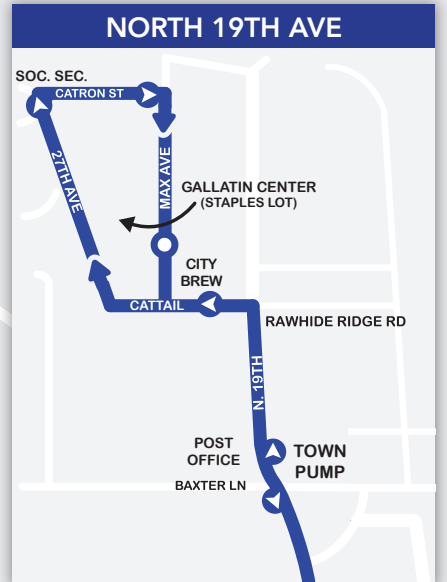

# SATURDAY SERVICE

BLUELINE

YELLOWLINE

ORANGELINE

REDLINE

## LEGEND

DIRECTION	OVERLAP	BUS STOP	COMMON STOP	STOP BOTH DIRECTIONS
<b>TRANSFER POINTS</b>		<b>ROUTES INCLUDED</b>		
DOWNTOWN HUB	GALLATIN VALLEY MALL	MSU-STRAND UNION	BLUELINE	REDLINE
			YELLOWLINE	ORANGELINE

More current schedule information and updates  
(406) 587-2434 OR [streamlinebus.com](http://streamlinebus.com)