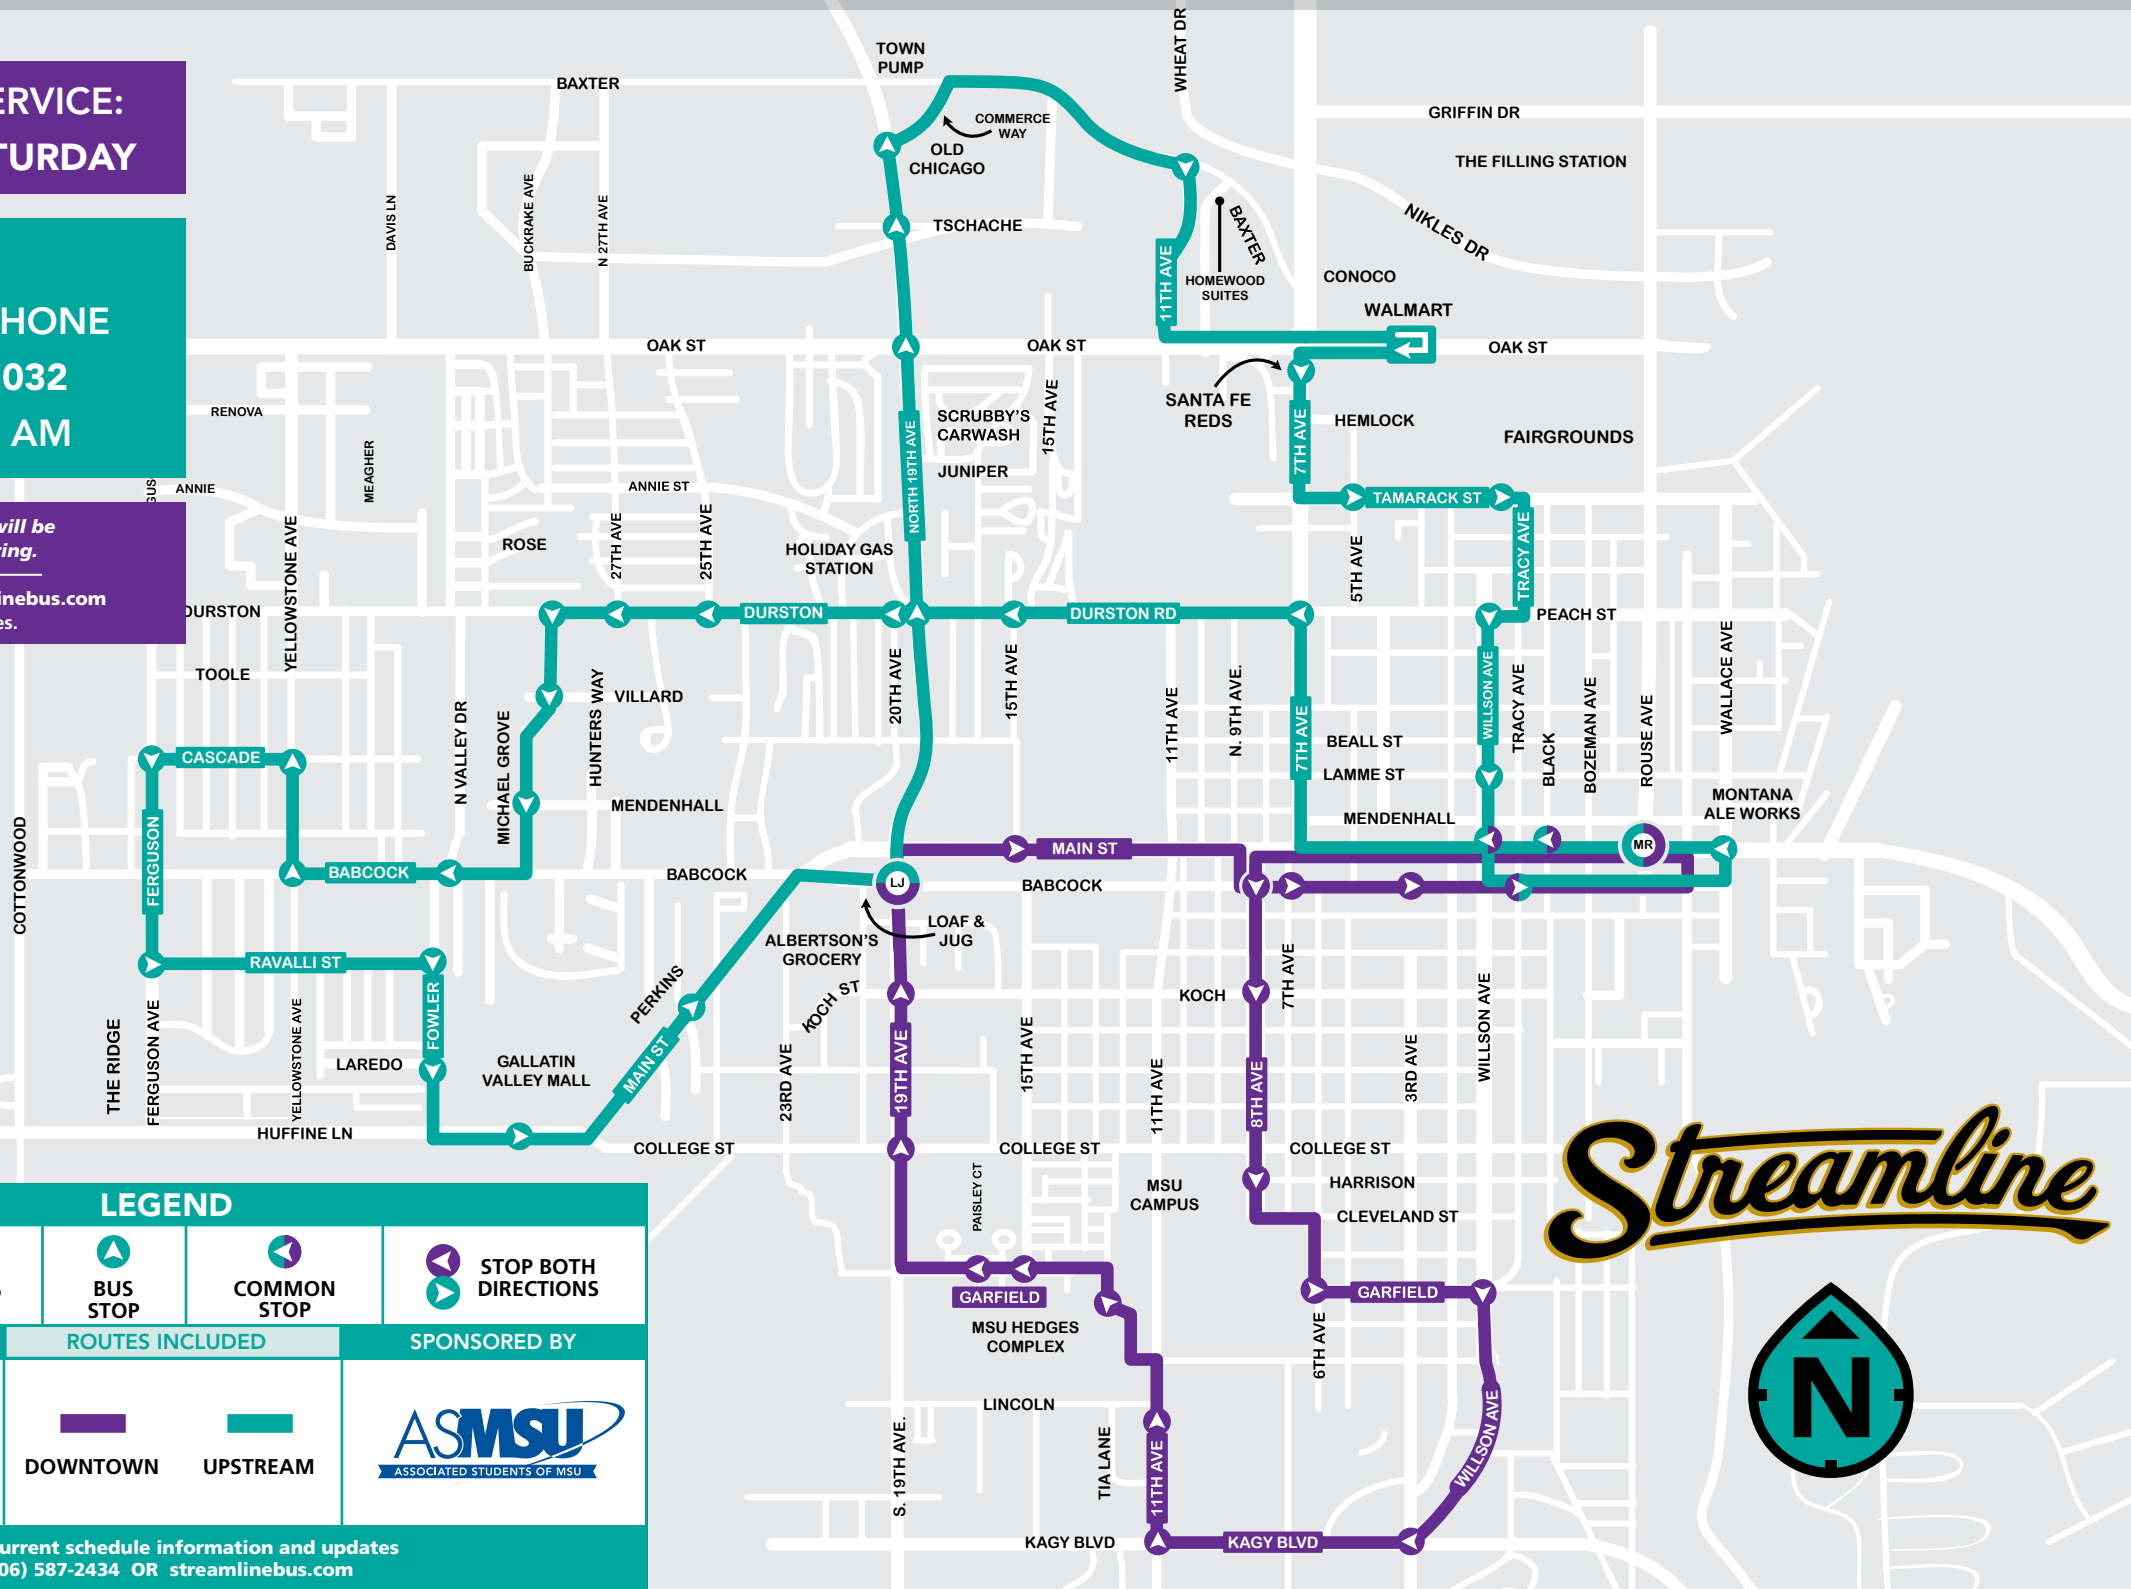

## UPSTREAM ROUTE

## DOWNTOWN ROUTE

LATENIGHT SERVICE:  
THURSDAY-SATURDAY

LATENIGHT PHONE  
(406) 580-2032  
9 PM - 2:50 AM

Summer schedule will be  
announced in Spring.

Please visit [www.streamlinebus.com](http://www.streamlinebus.com)  
for map and times.

### LEGEND

DIRECTION	OVERLAP	BUS STOP	COMMON STOP	STOP BOTH DIRECTIONS
TRANSFER POINTS		ROUTES INCLUDED		SPONSORED BY
BABCOCK & 19TH (LOAF & JUG)	MAIN & ROUSE	DOWNTOWN	UPSTREAM	ASMSU ASSOCIATED STUDENTS OF MSU

More current schedule information and updates  
(406) 587-2434 OR [streamlinebus.com](http://streamlinebus.com)

*Streamline*