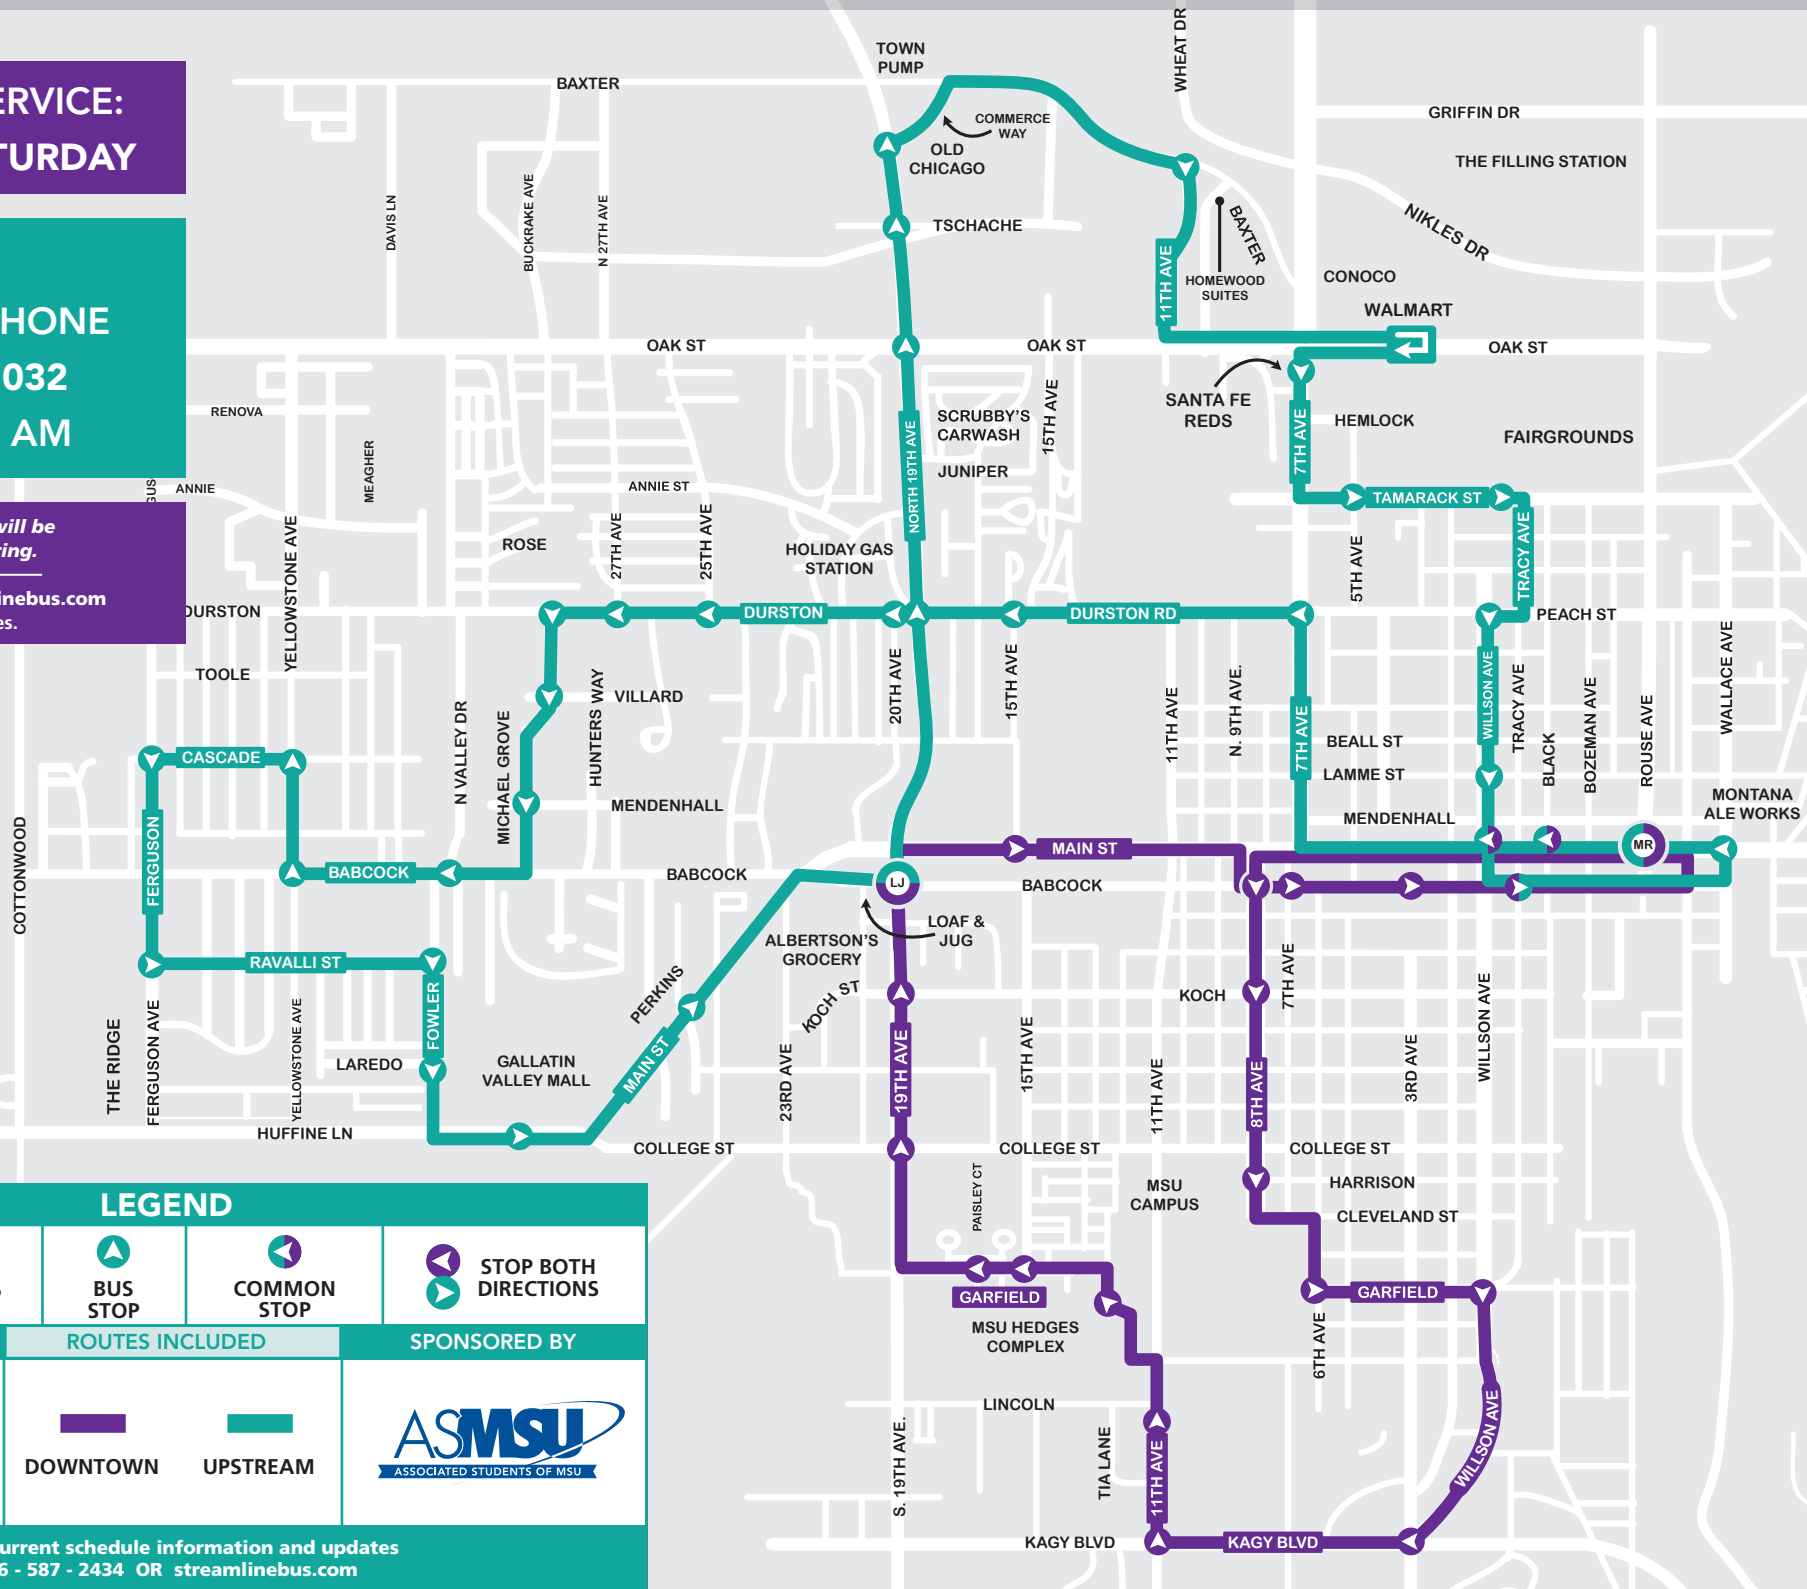

LATENIGHT SERVICE

UPSTREAM ROUTE

DOWNTOWN ROUTE

LATENIGHT SERVICE:
THURSDAY-SATURDAY

LATENIGHT PHONE
(406) 580 2032
9 PM - 2:50 AM

Summer schedule will be
announced in Spring.

Please visit www.streamlinebus.com
for map and times.

LEGEND

DIRECTION	OVERLAP	BUS STOP	COMMON STOP	STOP BOTH DIRECTIONS
TRANSFER POINTS		ROUTES INCLUDED		SPONSORED BY
BABCOCK & 19TH (LOAF & JUG)	MAIN & ROUSE	DOWNTOWN	UPSTREAM	ASMSU ASSOCIATED STUDENTS OF MSU

More current schedule information and updates
406 - 587 - 2434 OR streamlinebus.com