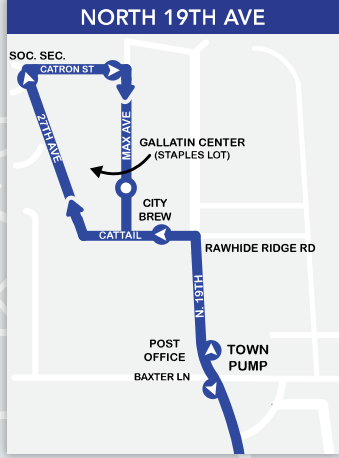

DAYTIME SERVICE

BLUELINE

YELLOWLINE

ORANGELINE

REDLINE

GREENLINE

LEGEND		
DIRECTION	OVERLAP	BUS STOP
COMMON STOP	STOP BOTH DIRECTIONS	
TRANSFER POINTS		
DOWNTOWN HUB	GALLATIN VALLEY MALL	MSU-STRAND UNION
ROUTES INCLUDED		
BLUELINE	REDLINE	
YELLOWLINE	GREENLINE	
ORANGELINE		

More current schedule information and updates
(406) 587-2434 OR streamlinebus.com