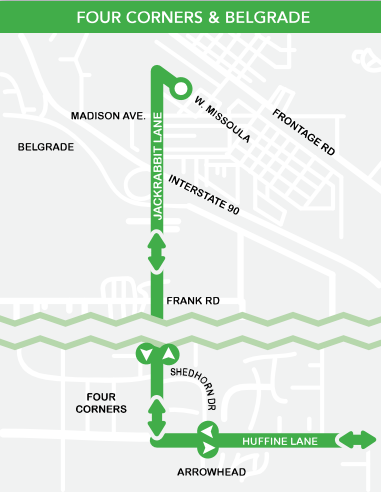

DAYTIME SERVICE

BLUELINE

YELLOWLINE

ORANGELINE

REDLINE

GREENLINE

LEGEND		
DIRECTION	OVERLAP	BUS STOP
COMMON STOP	STOP BOTH DIRECTIONS	
TRANSFER POINTS		
DOWNTOWN HUB	GALLATIN VALLEY MALL	MSU-STRAND UNION
ROUTES INCLUDED		
BLUELINE	REDLINE	
YELLOWLINE	GREENLINE	
ORANGELINE		