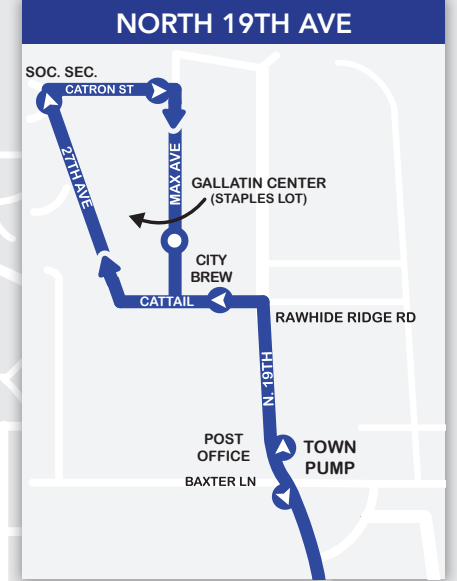

DAYTIME SERVICE

BLUELINE

YELLOWLINE

ORANGELINE

REDLINE

GREENLINE

LEGEND

DIRECTION	OVERLAP	BUS STOP	COMMON STOP	STOP BOTH DIRECTIONS
TRANSFER POINTS		ROUTES INCLUDED		
DOWNTOWN HUB	GALLATIN VALLEY MALL	MSU-STRAND UNION	BLUELINE	REDLINE
			YELLOWLINE	GREENLINE
			ORANGELINE	

More current schedule information and updates
(406) 587-2434 OR streamlinebus.com