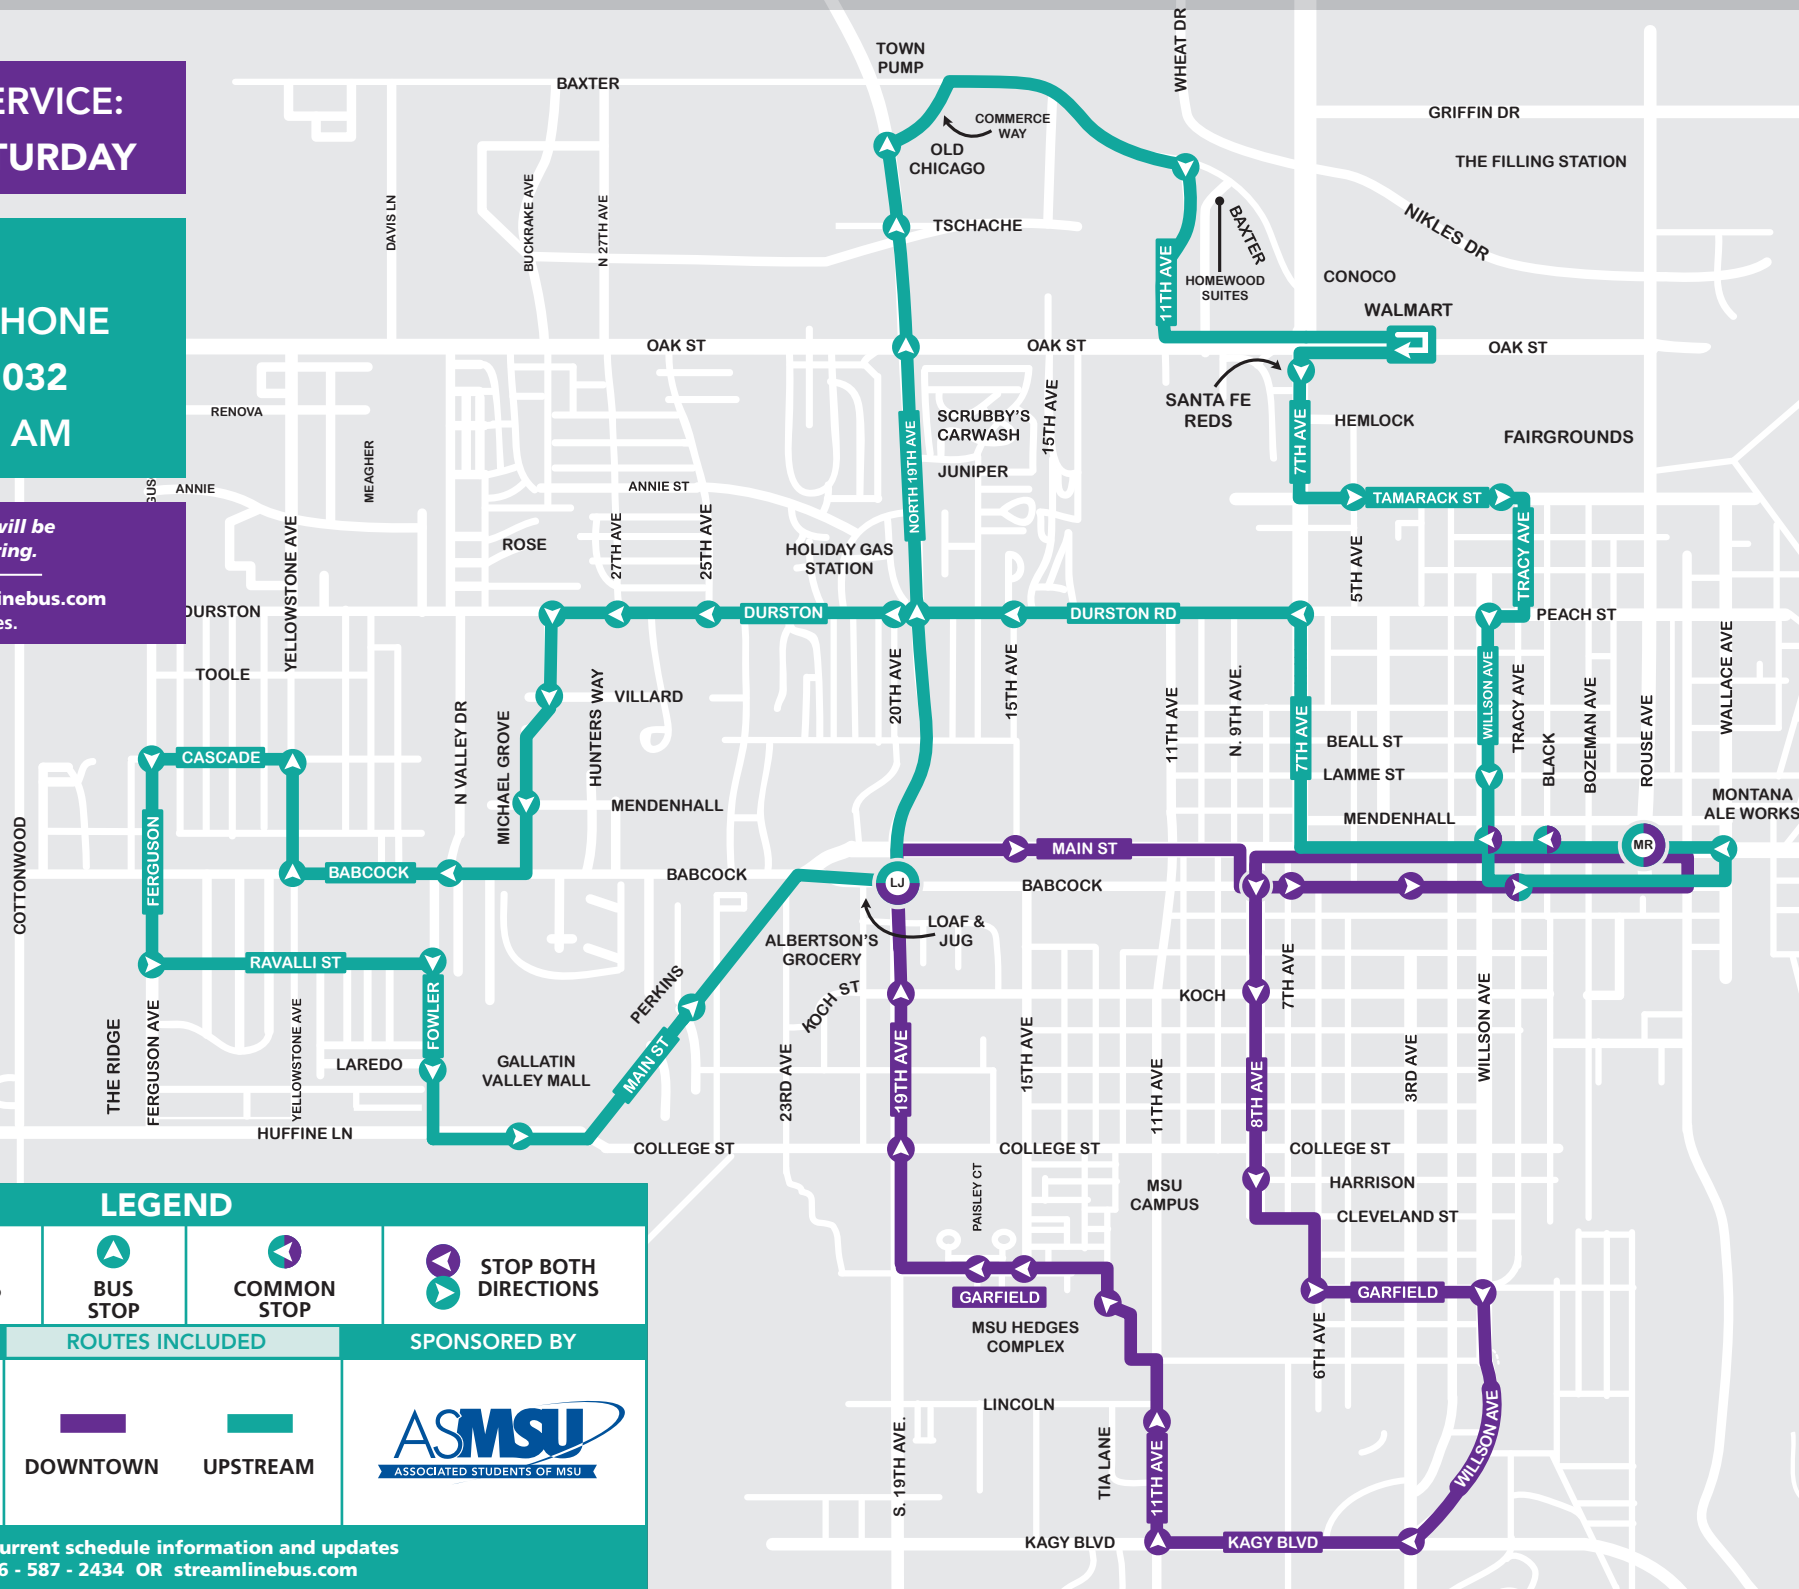

## UPSTREAM ROUTE

## DOWNTOWN ROUTE

LATENIGHT SERVICE:  
THURSDAY-SATURDAY

LATENIGHT PHONE  
(406) 580 2032  
9 PM - 2:50 AM

Summer schedule will be  
announced in Spring.

Please visit [www.streamlinebus.com](http://www.streamlinebus.com)  
for map and times.

### LEGEND

DIRECTION	OVERLAP	BUS STOP	COMMON STOP	STOP BOTH DIRECTIONS
TRANSFER POINTS		ROUTES INCLUDED		SPONSORED BY
BABCOCK & 19TH (LOAF & JUG)	MAIN & ROUSE	DOWNTOWN	UPSTREAM	ASMSU ASSOCIATED STUDENTS OF MSU

More current schedule information and updates  
406 - 587 - 2434 OR [streamlinebus.com](http://streamlinebus.com)